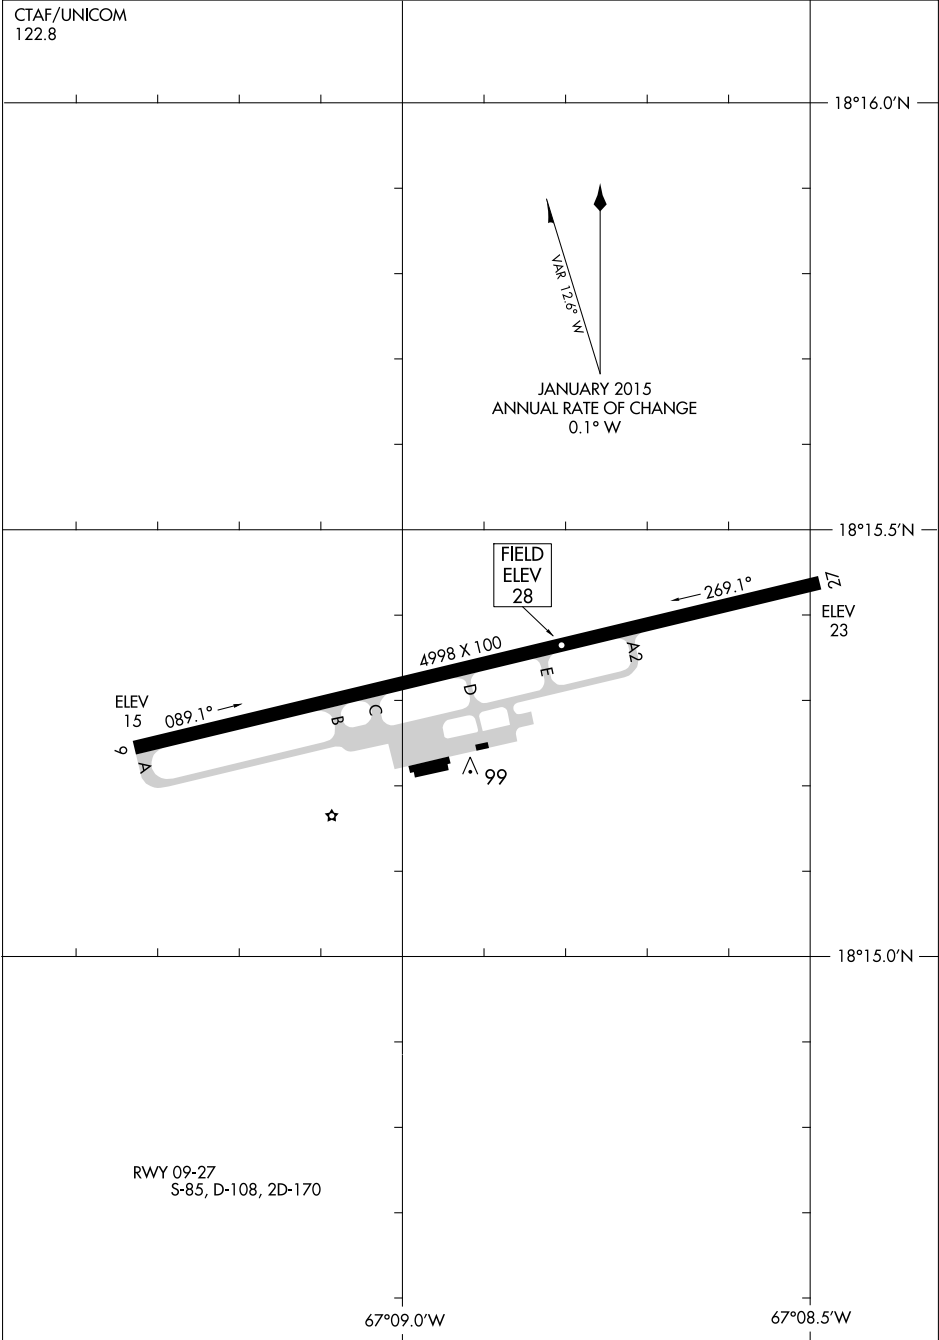

CTAF/UNICOM
122.8

SE-3, 15 AUG 2019 to 12 SEP 2019

SE-3, 15 AUG 2019 to 12 SEP 2019

RWY 09-27
S-85, D-108, 2D-170