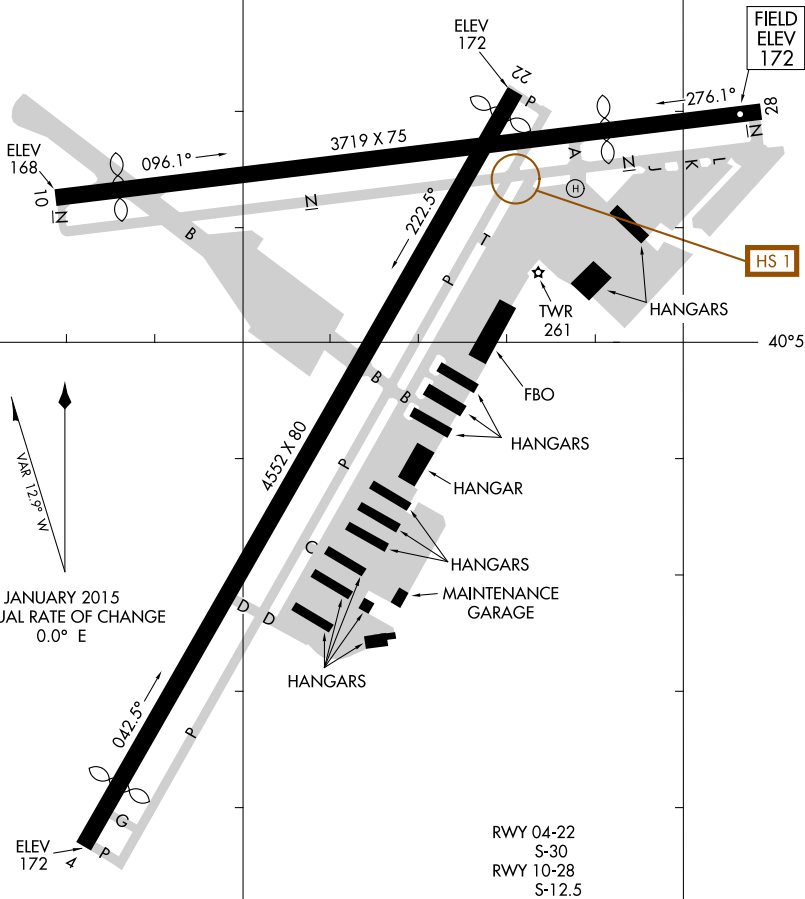

# AIRPORT DIAGRAM

AL-5275 (FAA)

ESSEX COUNTY (CDW)  
CALDWELL, NEW JERSEY

ATIS  
 135.5  
 CALDWELL TOWER ★  
 119.8  
 GND CON  
 121.9  
 CLNC DEL  
 121.1

NE-2: 15 AUG 2019 to 12 SEP 2019

NE-2: 15 AUG 2019 to 12 SEP 2019

JANUARY 2015  
 ANNUAL RATE OF CHANGE  
 0.0° E

CAUTION: BE ALERT TO RUNWAY CROSSING CLEARANCES.  
 READBACK OF ALL RUNWAY HOLDING INSTRUCTIONS IS REQUIRED.

74°17.0'W

74°16.5'W