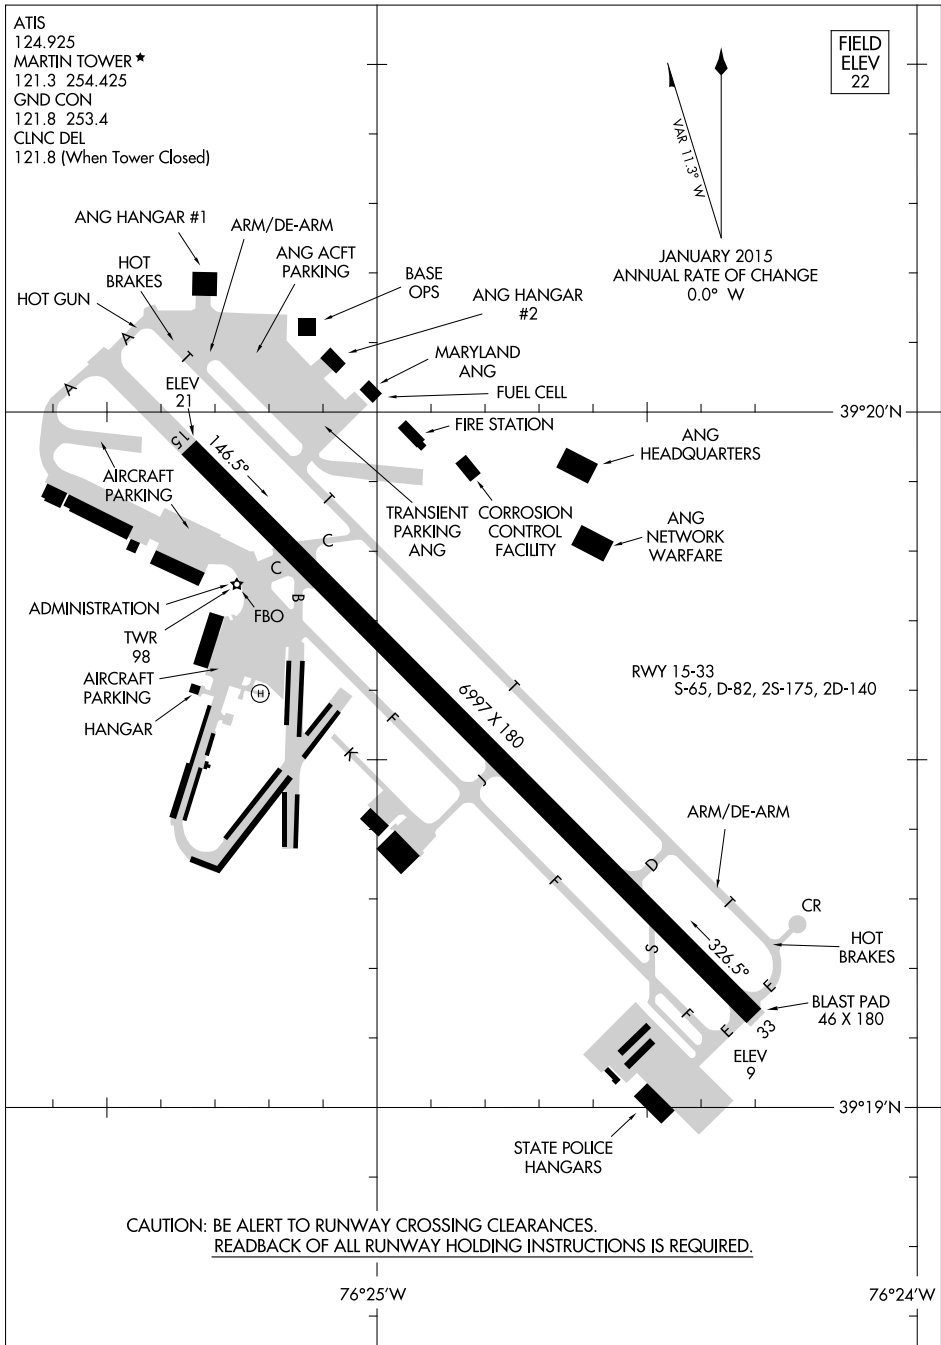

18088

AIRPORT DIAGRAM

AL-5222 (FAA)

MARTIN STATE (MTN)
BALTIMORE, MARYLAND

ATIS
 124.925
 MARTIN TOWER ★
 121.3 254.425
 GND CON
 121.8 253.4
 CLNC DEL
 121.8 (When Tower Closed)

FIELD
 ELEV
 22

VAR 11.3° W
 JANUARY 2015
 ANNUAL RATE OF CHANGE
 0.0° W

NE-3: 15 AUG 2019 to 12 SEP 2019

NE-3: 15 AUG 2019 to 12 SEP 2019

AIRPORT DIAGRAM

18088

BALTIMORE, MARYLAND
MARTIN STATE (MTN)