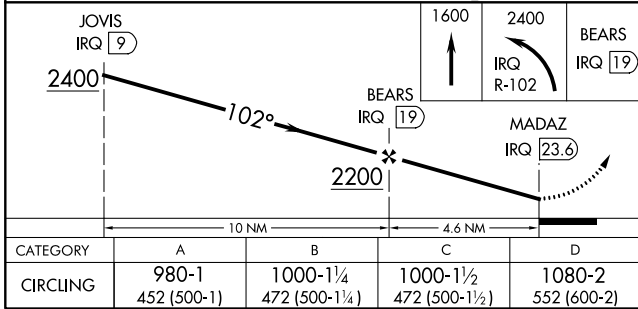

VORTAC IRQ 113.9 Chan 86	APP CRS 102°	Rwy Idg TDZE Apt Elev	N/A N/A 528
--	------------------------	-----------------------------	--

VOR/DME-A

AIKEN RGNL (AIK)

NA When local altimeter setting not received, use Augusta Rgnl at Bush Field altimeter setting and increase all MDA 120 feet and increase Cat D visibility 1/4 mile.

MISSED APPROACH: Climb to 1600 then climbing left turn to 2400 on IRQ VORTAC R-102 to BEARS/IRQ 19 DME and hold.

AWOS-3 118.025	AUGUSTA APP CON * 119.15 284.625	CLNC DEL 126.075	UNICOM 122.8 (CTAF) U
--------------------------	--	----------------------------	--