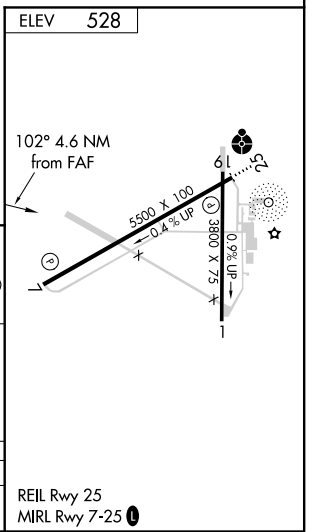

VORTAC IRQ 113.9 Chan 86	APP CRS 102°	Rwy Idg TDZE Apt Elev	N/A N/A 528
--	------------------------	-----------------------------	--

VOR/DME-A

AIKEN RGNL (AIK)

NA When local altimeter setting not received, use Augusta Rgnl at Bush Field altimeter setting and increase all MDA 120 feet and increase Cat D visibility 1/4 mile.

MISSED APPROACH: Climb to 1600 then climbing left turn to 2400 on IRQ VORTAC R-102 to BEARS/IRQ 19 DME and hold.

AWOS-3 118.025	AUGUSTA APP CON * 119.15 284.625	CLNC DEL 126.075	UNICOM 122.8 (CTAF) U
--------------------------	--	----------------------------	--