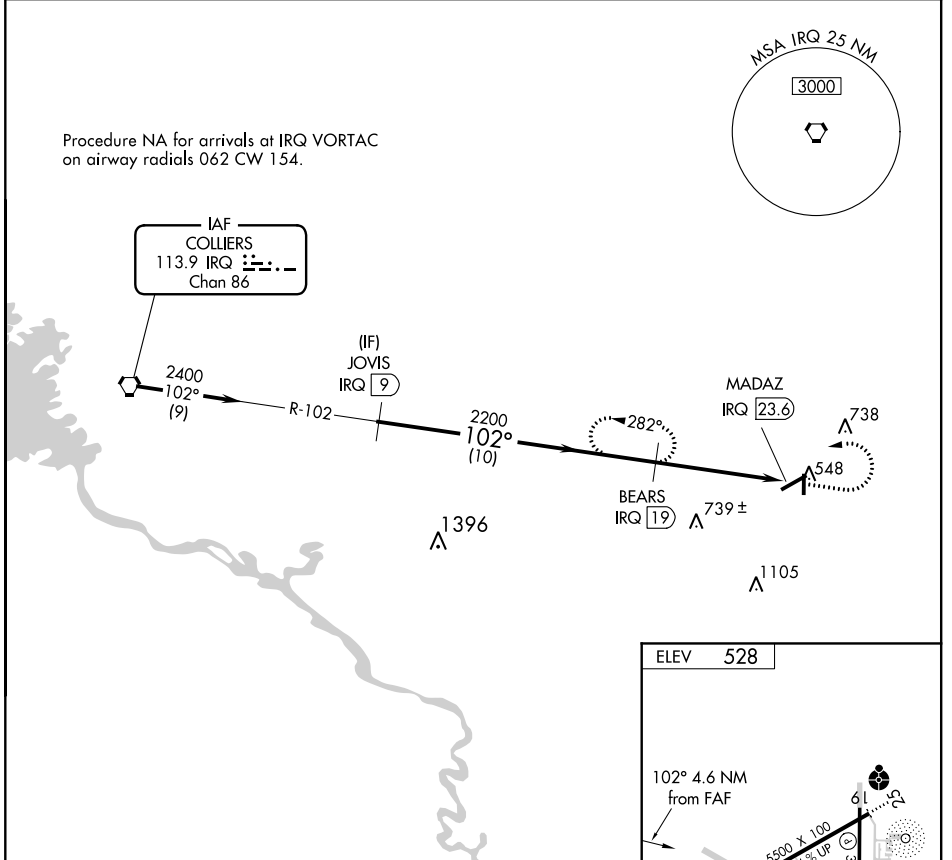

VORTAC IRQ 113.9 Chan 86	APP CRS 102°	Rwy Idg TDZE Apt Elev	N/A N/A 528
--	------------------------	-----------------------------	--

VOR/DME-A

AIKEN RGNL (AIK)

NA When local altimeter setting not received, use Augusta Rgnl at Bush Field altimeter setting and increase all MDA 120 feet and increase Cat D visibility 1/4 mile.

MISSED APPROACH: Climb to 1600 then climbing left turn to 2400 on IRQ VORTAC R-102 to BEARS/IRQ 19 DME and hold.

AWOS-3 118.025	AUGUSTA APP CON * 119.15 284.625	CLNC DEL 126.075	UNICOM 122.8 (CTAF) U
--------------------------	--	----------------------------	--

SE-2, 15 AUG 2019 to 12 SEP 2019

SE-2, 15 AUG 2019 to 12 SEP 2019