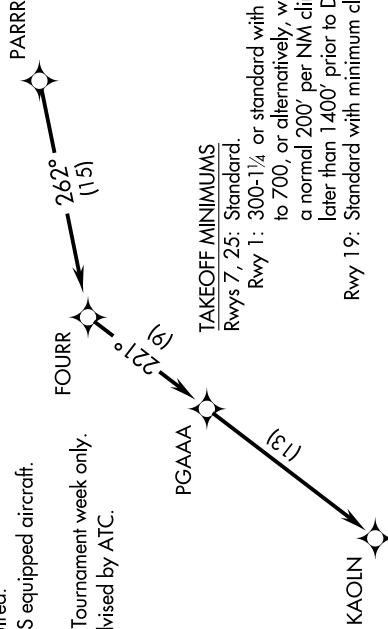

KAOLN SIX DEPARTURE (RNAV)

AIKEN RGNL (AIK)
AIKEN, SOUTH CAROLINA

SE-2: 15 AUG 2019 to 12 SEP 2019

**TOP ALTITUDE:
ASSIGNED BY ATC**

CTAF
122.8
AUGUSTA DEP CON ★
119.15 284.625
CLNC DEL
126.075

- NOTE: DME/DME/IRU or GPS required.
- NOTE: RADAR required for non-GPS equipped aircraft.
- NOTE: RNAV 1.
- NOTE: For use during Masters Golf Tournament week only.
- NOTE: Do not exceed 250K until advised by ATC.

NOTE: Chart not to scale.

DEPARTURE ROUTE DESCRIPTION

TAKEOFF RWYS 1, 7, 19, 25: Climb on assigned heading for RADAR vectors to PARRR, then on depicted route to KAOLN. Thence. . . .

. . . . maintain altitude assigned by ATC. Expect clearance to filed altitude/flight level within 10 minutes after departure.

SE-2: 15 AUG 2019 to 12 SEP 2019

KAOLN SIX DEPARTURE (RNAV)