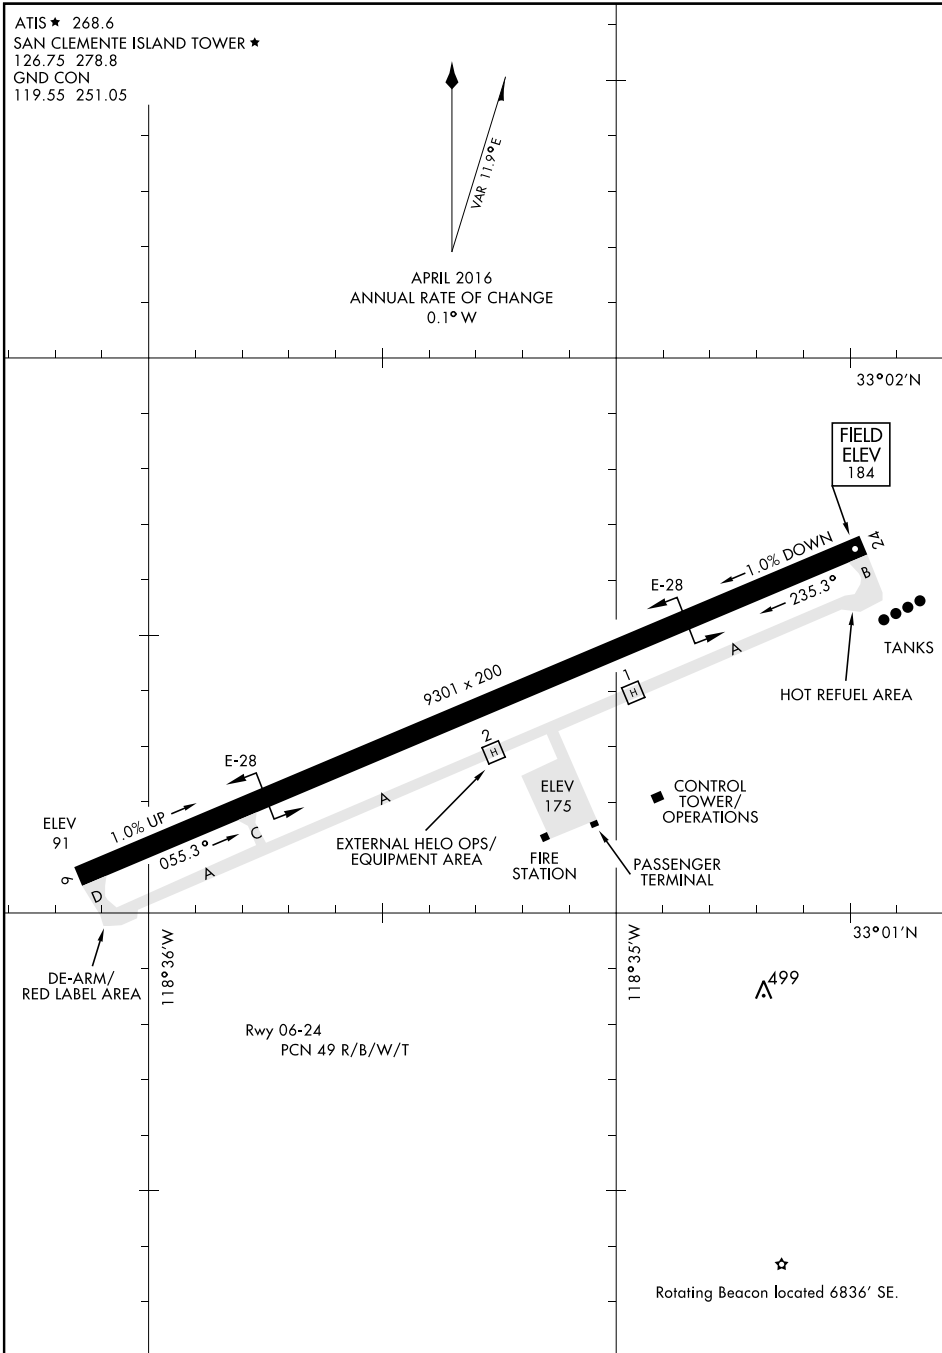

AIRPORT DIAGRAM

SAN CLEMENTE ISLAND NALF (FREDERICK SHERMAN FLD) (KNUC)

AFD-5126 [USN]

SAN CLEMENTE ISLAND, CALIFORNIA

ATIS ★ 268.6
 SAN CLEMENTE ISLAND TOWER ★
 126.75 278.8
 GND CON
 119.55 251.05

APRIL 2016
 ANNUAL RATE OF CHANGE
 0.1° W

SW-3, 15 AUG 2019 to 12 SEP 2019

SW-3, 15 AUG 2019 to 12 SEP 2019

AIRPORT DIAGRAM

SAN CLEMENTE ISLAND, CALIFORNIA

SAN CLEMENTE ISLAND NALF (FREDERICK SHERMAN FLD) (KNUC)