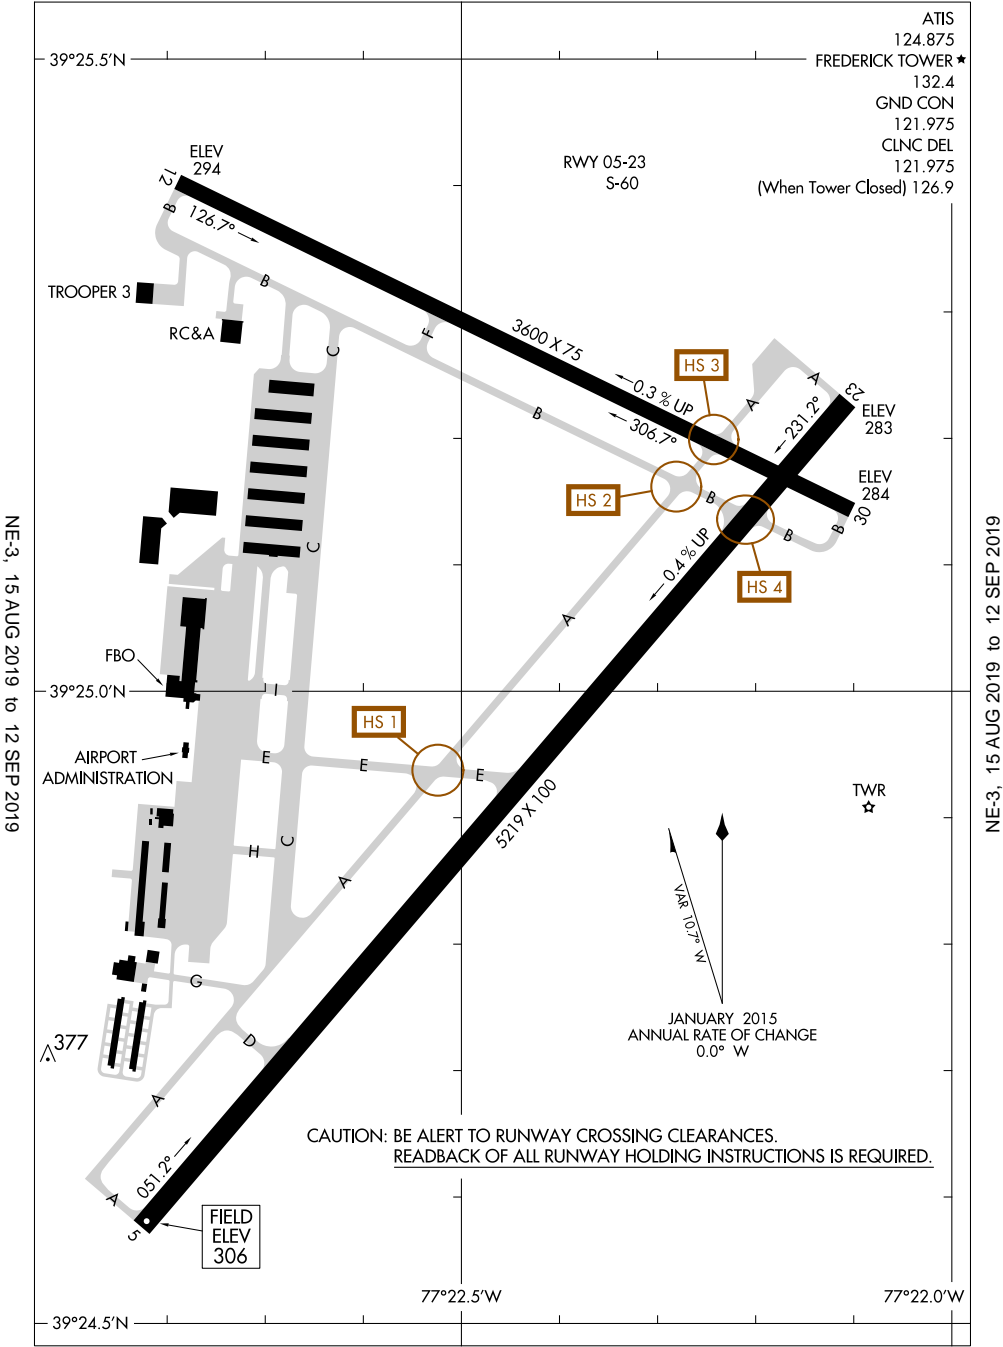

16147  
**AIRPORT DIAGRAM**

AL-5089 (FAA)

**FREDERICK MUNI (F'DK)**  
FREDERICK, MARYLAND

ATIS  
124.875  
FREDERICK TOWER ★  
132.4  
GND CON  
121.975  
CLNC DEL  
121.975  
(When Tower Closed) 126.9

NE-3, 15 AUG 2019 to 12 SEP 2019

NE-3, 15 AUG 2019 to 12 SEP 2019

**CAUTION: BE ALERT TO RUNWAY CROSSING CLEARANCES.  
READEBACK OF ALL RUNWAY HOLDING INSTRUCTIONS IS REQUIRED.**

16147  
**AIRPORT DIAGRAM**

FREDERICK, MARYLAND  
**FREDERICK MUNI (F'DK)**