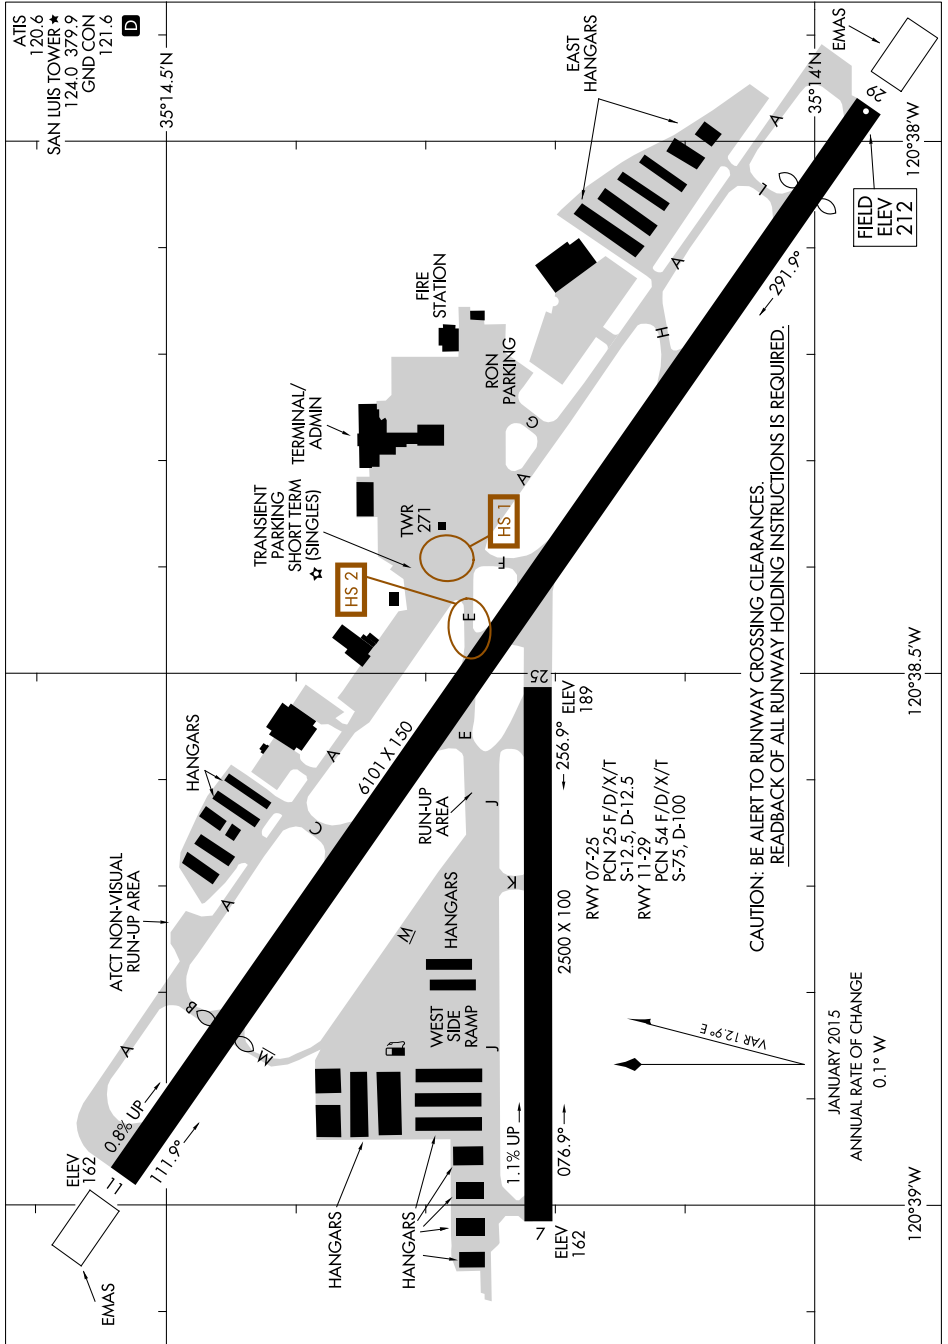

# AIRPORT DIAGRAM

AL-989 (FAA)

SAN LUIS COUNTY RGNL (SBP)  
SAN LUIS OBISPO, CALIFORNIA

SW-3, 15 AUG 2019 TO 12 SEP 2019

SW-3, 15 AUG 2019 TO 12 SEP 2019

# AIRPORT DIAGRAM

SAN LUIS OBISPO, CALIFORNIA  
SAN LUIS COUNTY RGNL (SBP)