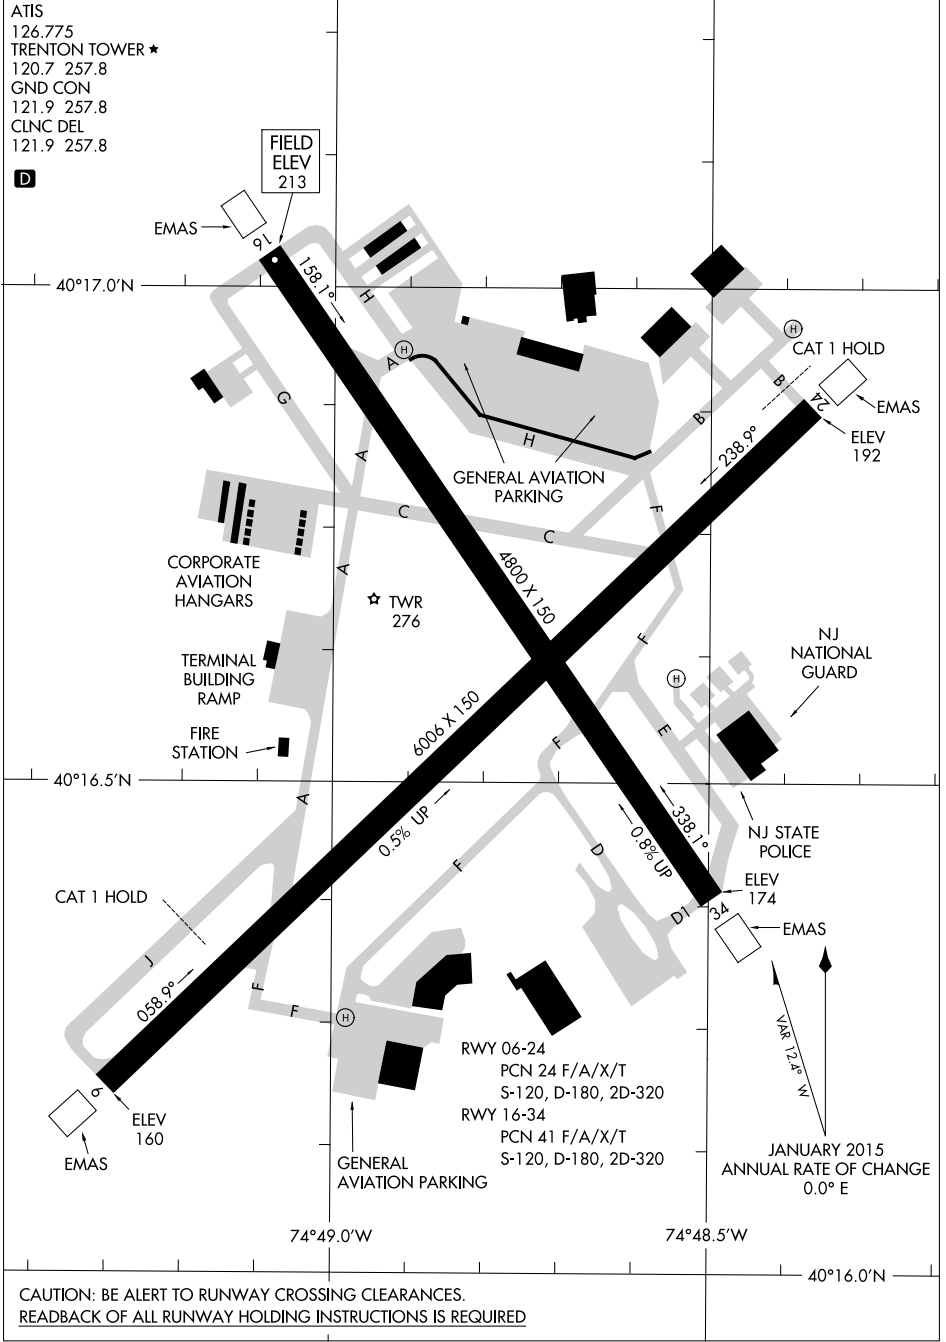

19059
AIRPORT DIAGRAM

AL-982 (FAA)

TRENTON MERCER (TTN)
TRENTON, NEW JERSEY

NE-2: 15 AUG 2019 to 12 SEP 2019

NE-2: 15 AUG 2019 to 12 SEP 2019

AIRPORT DIAGRAM
19059

TRENTON, NEW JERSEY
TRENTON MERCER (TTN)