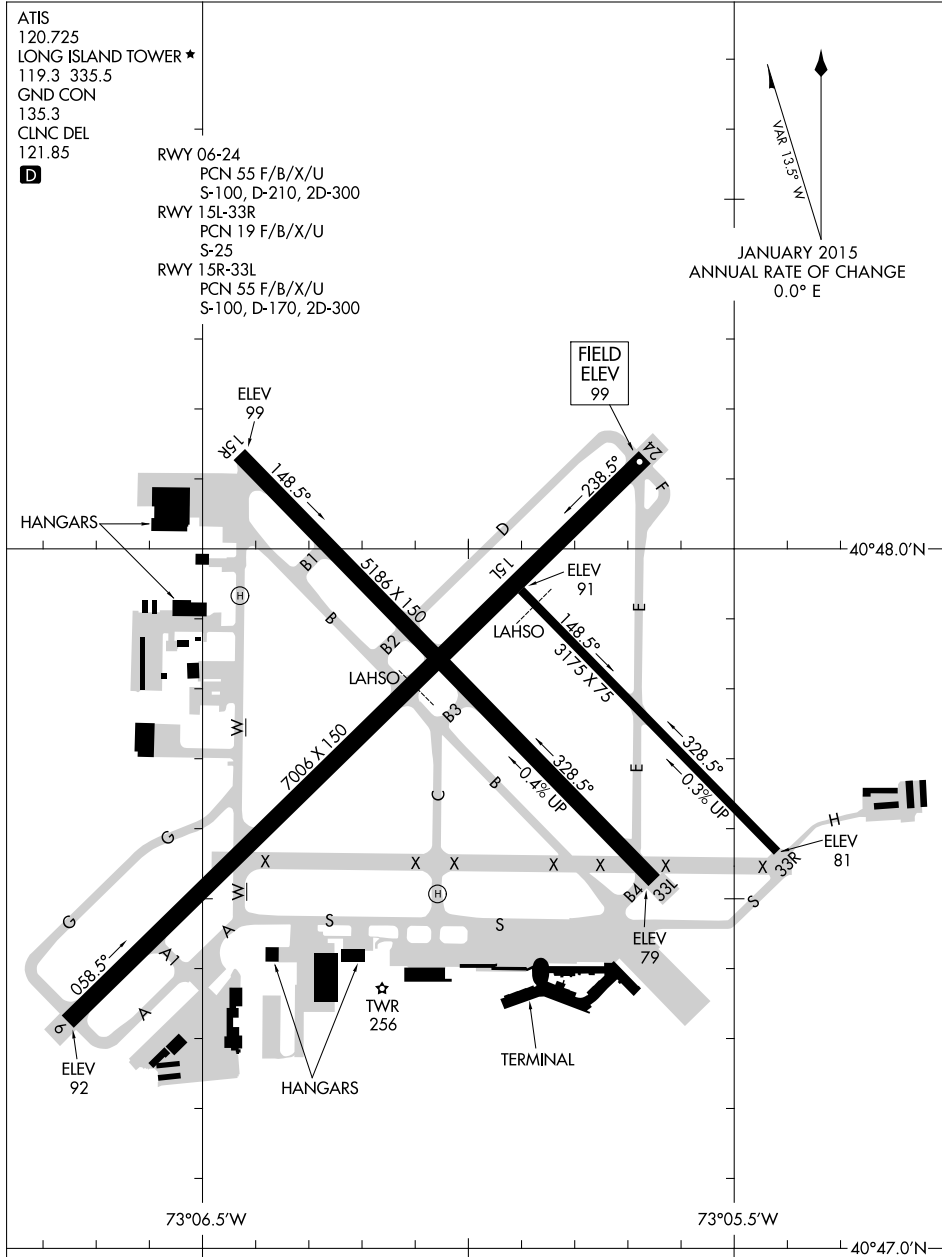

# AIRPORT DIAGRAM

AL-948 (FAA)

LONG ISLAND MAC ARTHUR (ISP)  
NEW YORK, NEW YORK

ATIS  
 120.725  
 LONG ISLAND TOWER ★  
 119.3 335.5  
 GND CON  
 135.3  
 CLNC DEL  
 121.85  
**D**

RWY 06-24  
 PCN 55 F/B/X/U  
 S-100, D-210, 2D-300  
 RWY 15L-33R  
 PCN 19 F/B/X/U  
 S-25  
 RWY 15R-33L  
 PCN 55 F/B/X/U  
 S-100, D-170, 2D-300

NE-2: 15 AUG 2019 to 12 SEP 2019

NE-2: 15 AUG 2019 to 12 SEP 2019

CAUTION: BE ALERT TO RUNWAY CROSSING CLEARANCES.  
READBACK OF ALL RUNWAY HOLDING INSTRUCTIONS IS REQUIRED.

# AIRPORT DIAGRAM

NEW YORK, NEW YORK  
LONG ISLAND MAC ARTHUR (ISP)