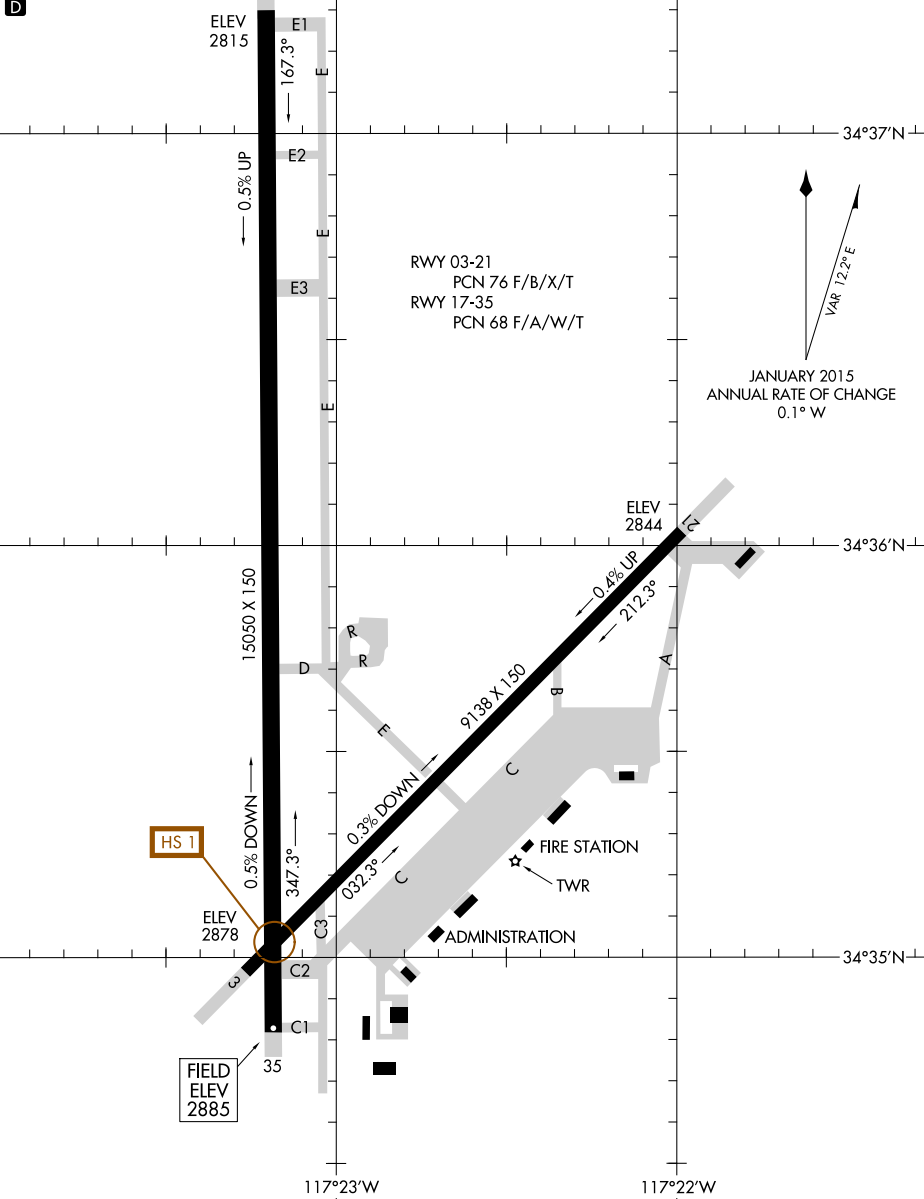

ATIS★
 135.475
 VICTORVILLE TOWER★
 118.35 282.225
 GND CON
 124.45

CAUTION: BE ALERT TO RUNWAY CROSSING CLEARANCES.
READBACK OF ALL RUNWAY HOLDING INSTRUCTIONS IS REQUIRED.

SW-3, 15 AUG 2019 to 12 SEP 2019

SW-3, 15 AUG 2019 to 12 SEP 2019