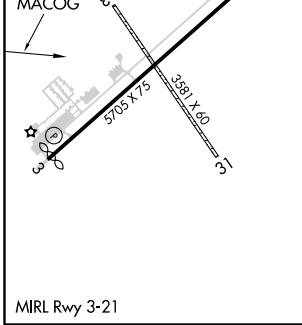

APP CRS 081°	Rwy Idg TDZE Apt Elev	N/A N/A 3966
------------------------	-----------------------------	---

RNAV (GPS)-C

FALLON MUNI (F.LX)

RNP APCH. ⚠ Circling NA to Rwys 13 and 31. Circling to Rwy 21 NA at night. When local altimeter not received, use Fallon NAS altimeter setting.		MISSED APPROACH: Climbing left turn to 10100 direct WADDS and hold, continue climb-in-hold 10100.	
--	--	---	--

CATEGORY	A	B	C	D
CIRCLING	4620-1	654 (700-1)	4620-1 ³ / ₄ 654 (700-1 ³ / ₄)	4620-2 654 (700-2)

SW-4, 15 AUG 2019 to 12 SEP 2019

SW-4, 15 AUG 2019 to 12 SEP 2019