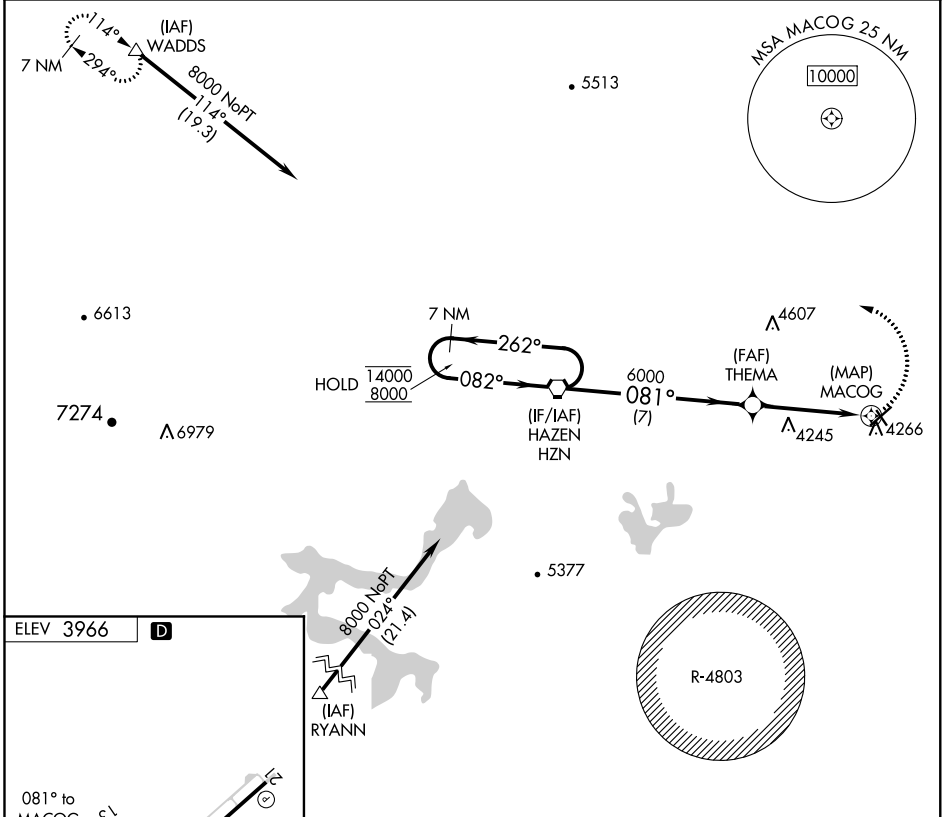

APP CRS 081°	Rwy Idg TDZE Apt Elev	N/A N/A 3966
------------------------	-----------------------------	---

RNAV (GPS)-C

FALLON MUNI (F.LX)

RNP APCH. ⚠ Circling NA to Rwys 13 and 31. Circling to Rwy 21 NA at night. When local altimeter not received, use Fallon NAS altimeter setting.		MISSED APPROACH: Climbing left turn to 10100 direct WADDS and hold, continue climb-in-hold 10100.	
--	--	---	--

AWOS-AV 118.25	NAVY FALLON ATIS* 370.925	NAVY FALLON APP CON* 120.85 360.2	OAKLAND CENTER 128.8 285.5	UNICOM 122.8 (CTAF)
--------------------------	-------------------------------------	---	--------------------------------------	-------------------------------

CATEGORY	A	B	C	D
CIRCLING	4620-1	654 (700-1)	4620-1 ³ / ₄ 654 (700-1 ³ / ₄)	4620-2 654 (700-2)

SW-4, 15 AUG 2019 to 12 SEP 2019

SW-4, 15 AUG 2019 to 12 SEP 2019