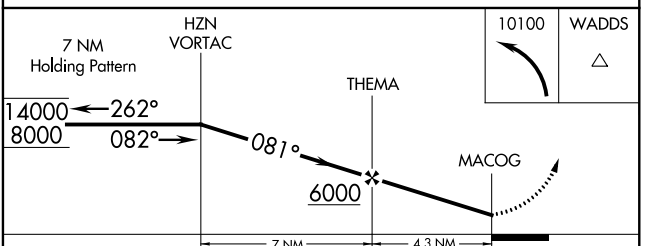

APP CRS 081°	Rwy Idg TDZE Apt Elev	N/A N/A 3966

RNAV (GPS)-C

FALLON MUNI (F.LX)

RNP APCH. ⚠ Circling NA to Rwys 13 and 31. Circling to Rwy 21 NA at night. When local altimeter not received, use Fallon NAS altimeter setting.		MISSED APPROACH: Climbing left turn to 10100 direct WADDS and hold, continue climb-in-hold 10100.	

AWOS-AV 118.25	NAVY FALLON ATIS* 370.925	NAVY FALLON APP CON* 120.85 360.2	OAKLAND CENTER 128.8 285.5	UNICOM 122.8 (CTAF)

CATEGORY	A	B	C	D
CIRCLING	4620-1	654 (700-1)	4620-1³/₄ 654 (700-1³/₄)	4620-2 654 (700-2)

SW-4, 15 AUG 2019 to 12 SEP 2019

SW-4, 15 AUG 2019 to 12 SEP 2019