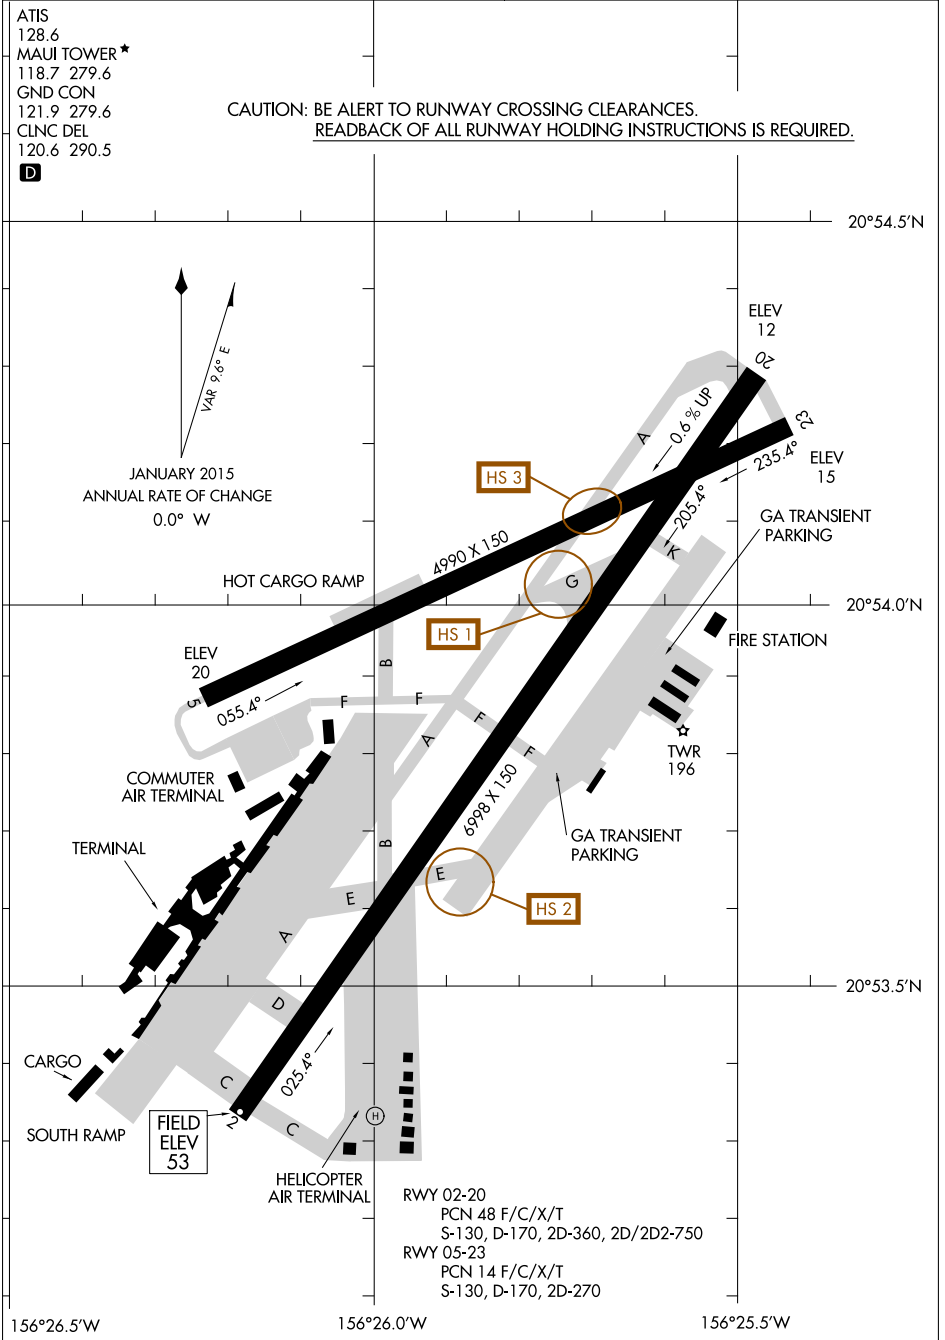

19059

AIRPORT DIAGRAM

AL-762 (FAA)

KAHULUI (OGG)(PHOG)
KAHULUI, HAWAII

ATIS
 128.6
 MAUI TOWER *
 118.7 279.6
 GND CON
 121.9 279.6
 CLNC DEL
 120.6 290.5
D

CAUTION: BE ALERT TO RUNWAY CROSSING CLEARANCES.
 READBACK OF ALL RUNWAY HOLDING INSTRUCTIONS IS REQUIRED.

PAC, 15 AUG 2019 to 10 OCT 2019

PAC, 15 AUG 2019 to 10 OCT 2019

AIRPORT DIAGRAM

19059

KAHULUI, HAWAII
KAHULUI (OGG)(PHOG)