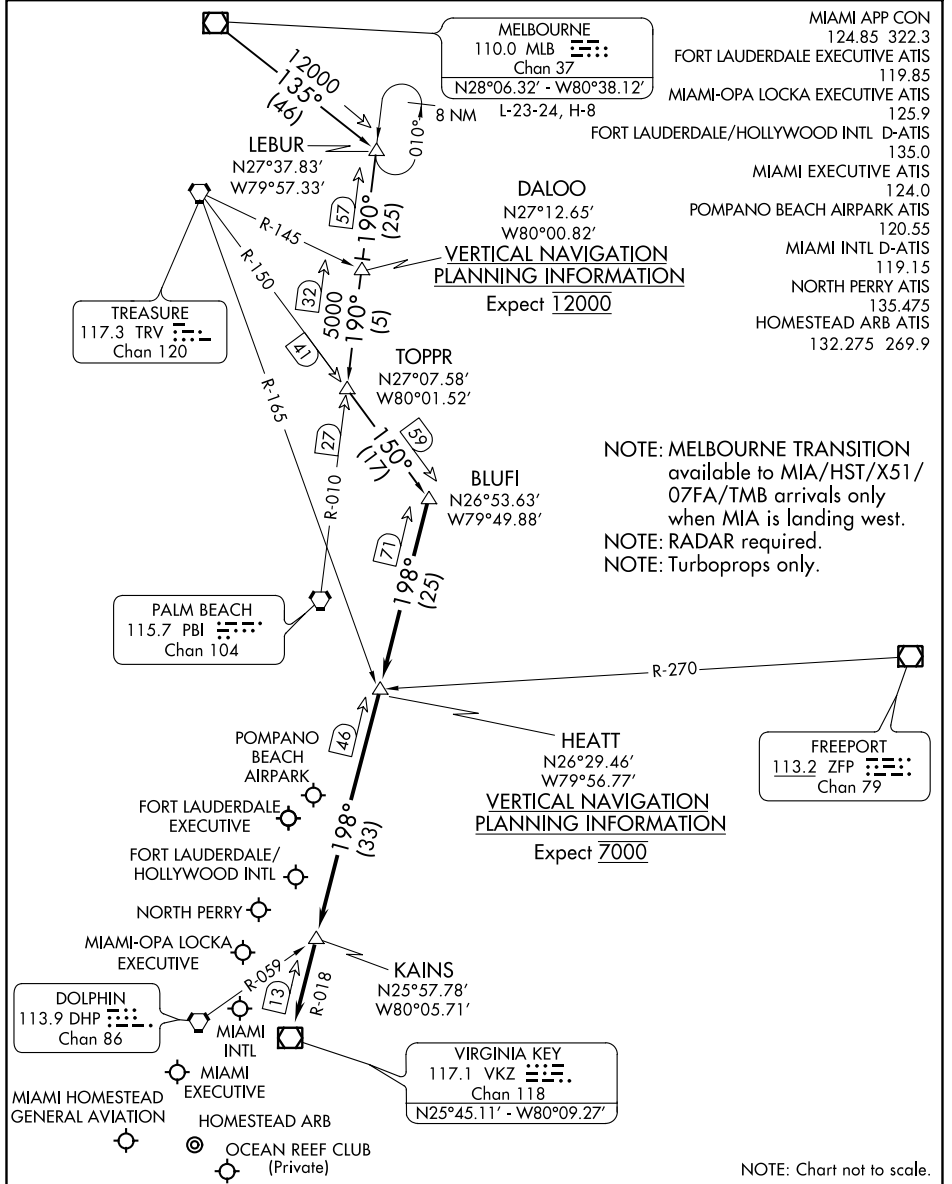

BLUF1 FOUR ARRIVAL

FORT LAUDERDALE, FLORIDA

SE-3, 15 AUG 2019 to 12 SEP 2019

SE-3, 15 AUG 2019 to 12 SEP 2019

MELBOURNE TRANSITION (MLB.BLUF14): From over MLB VOR/DME on MLB R-135 to LEBUR INT/MLB 46 DME, then on PBI R-010 to TOPPR INT/PBI 30 DME, then on TRV R-150 to BLUFI INT. Thence . . .
 . . . from over BLUFI INT/VKZ 71 DME on VKZ R-018 to HEATT INT/VKZ 46 DME, then on VKZ R-018 to KAINS INT, then on VKZ R-018 to VKZ VOR/DME. Expect RADAR vectors to final approach course after KAINS INT.

BLUF1 FOUR ARRIVAL

(BLUF1.BLUF14) 22JUN17

FORT LAUDERDALE, FLORIDA