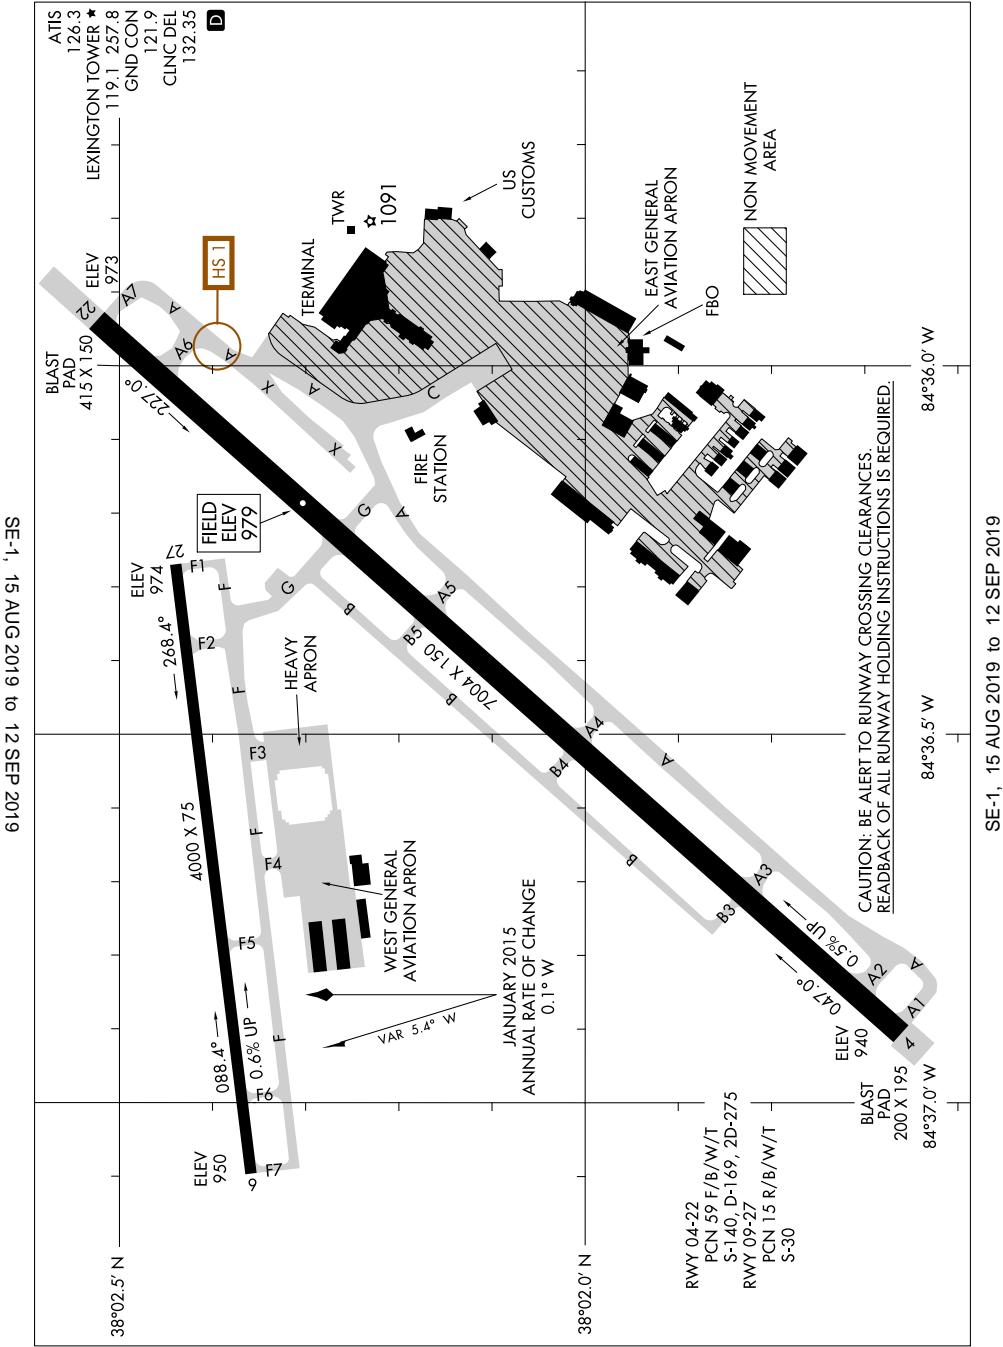

AIRPORT DIAGRAM

AL-697 (FAA)

BLUE GRASS (LEX)
LEXINGTON, KENTUCKY

SE-1, 15 AUG 2019 to 12 SEP 2019

SE-1, 15 AUG 2019 to 12 SEP 2019

AIRPORT DIAGRAM

LEXINGTON, KENTUCKY
BLUE GRASS (LEX)