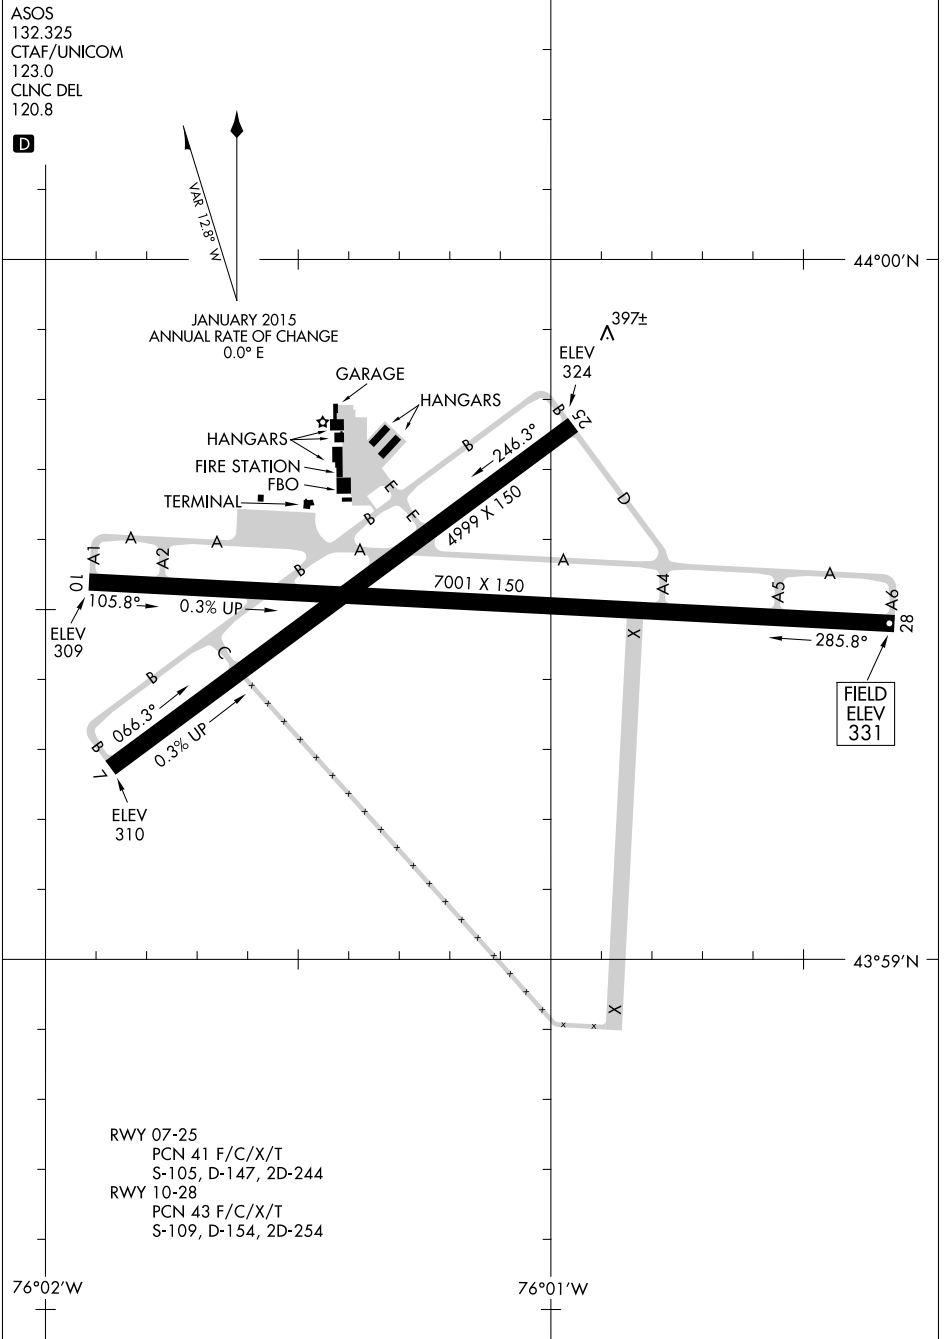

18088

AIRPORT DIAGRAM

AL-666 (FAA)

WATERTOWN INTL (ART)
WATERTOWN, NEW YORK

ASOS
132.325
CTAF/UNICOM
123.0
CLNC DEL
120.8

D

JANUARY 2015
ANNUAL RATE OF CHANGE
0.0° E

NE-2: 15 AUG 2019 to 12 SEP 2019

NE-2: 15 AUG 2019 to 12 SEP 2019

AIRPORT DIAGRAM

18088

WATERTOWN, NEW YORK
WATERTOWN INTL (ART)