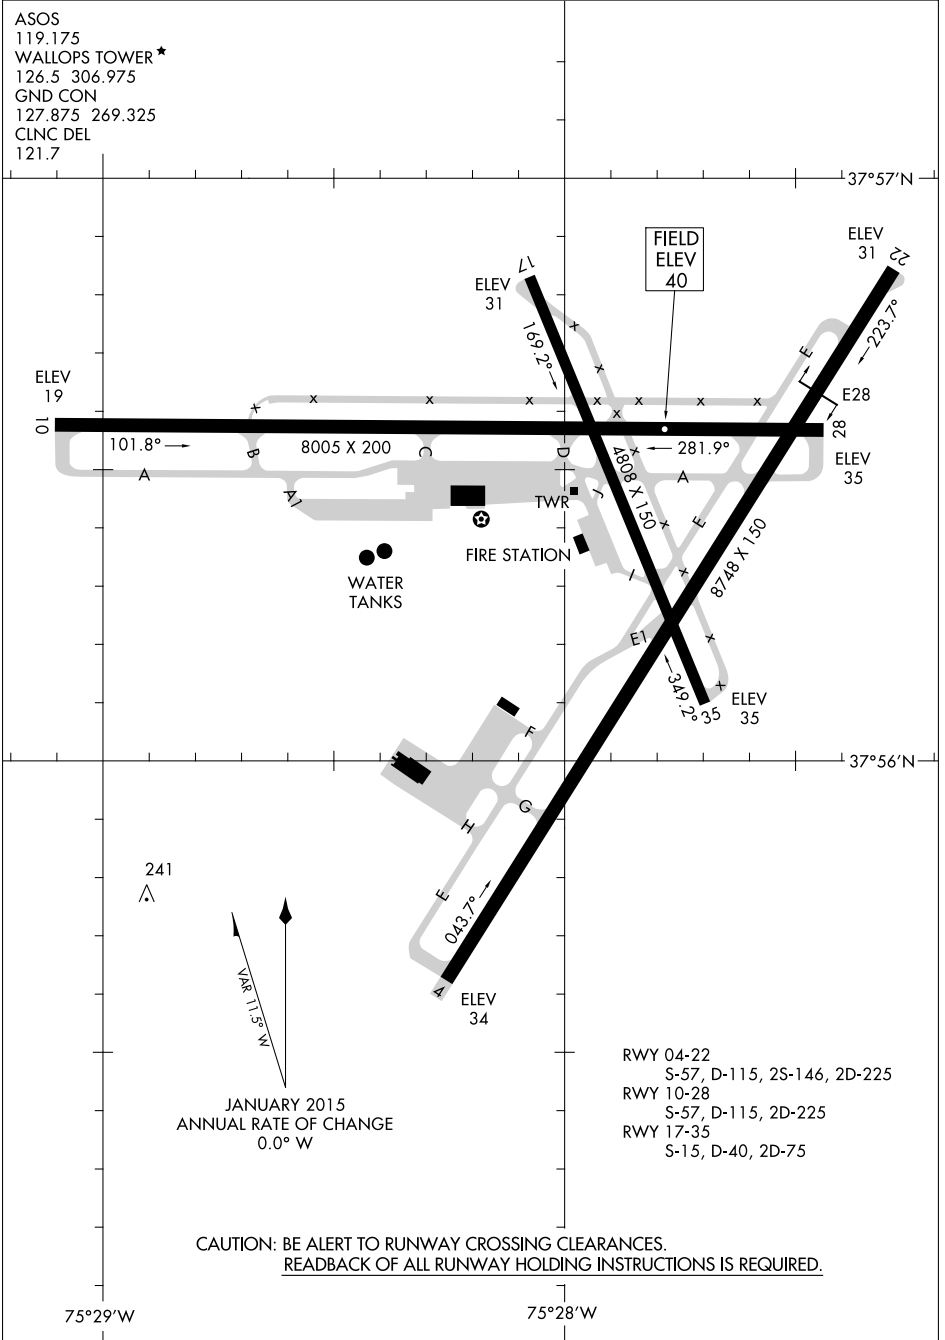

# AIRPORT DIAGRAM

AL-639 (FAA)

WALLOPS FLIGHT FACILITY (W.A.I.)  
WALLOPS ISLAND, VIRGINIA

ASOS  
119.175  
WALLOPS TOWER \*  
126.5 306.975  
GND CON  
127.875 269.325  
CLNC DEL  
121.7

NE-3, 15 AUG 2019 to 12 SEP 2019

NE-3, 15 AUG 2019 to 12 SEP 2019

RWY 04-22  
S-57, D-115, 2S-146, 2D-225  
RWY 10-28  
S-57, D-115, 2D-225  
RWY 17-35  
S-15, D-40, 2D-75

CAUTION: BE ALERT TO RUNWAY CROSSING CLEARANCES.  
READBACK OF ALL RUNWAY HOLDING INSTRUCTIONS IS REQUIRED.

# AIRPORT DIAGRAM

WALLOPS ISLAND, VIRGINIA  
WALLOPS FLIGHT FACILITY (W.A.I.)