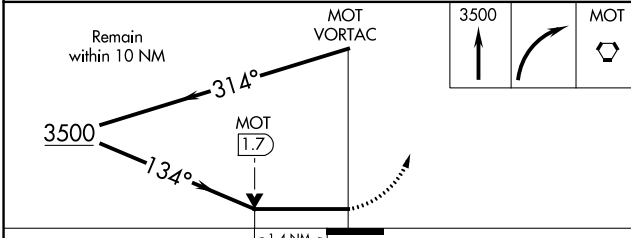

VORTAC MOT 117.1 Chan 118	APP CRS 134°	Rwy Idg 7700 TDZE 1702 Apt Elev 1716
---	------------------------	---

VOR RWY 13

MINOT INTL (MOT)

▽ MISSED APPROACH: Climb to 3500 then right turn direct MOT VORTAC and hold.

ASOS 118.725	MINOT APP CON * 119.6 363.8	MAGIC CITY TOWER * 118.2 (CTAF) 251.125	GND CON 121.9	UNICOM 122.95
------------------------	---------------------------------------	--	-------------------------	-------------------------

CATEGORY	A	B	C	D
S-13	2200-1 498 (500-1)	2200-1 498 (500-1)	2200-1 1/2 498 (500-1 1/2)	2200-1 1/2 498 (500-1 1/2)
CIRCLING	2200-1 484 (500-1)	2200-1 484 (500-1)	2280-1 1/2 564 (600-1 1/2)	2280-2 564 (600-2)