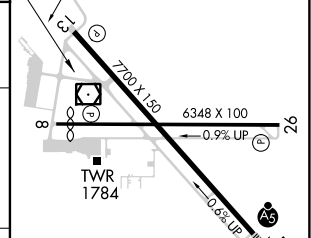

VORTAC MOT 117.1 Chan 118	APP CRS 134°	Rwy Idg 7700 TDZE 1702 Apt Elev 1716
---	------------------------	---

VOR RWY 13

MINOT INTL (MOT)

▽ MISSED APPROACH: Climb to 3500 then right turn direct MOT VORTAC and hold.

ASOS 118.725	MINOT APP CON * 119.6 363.8	MAGIC CITY TOWER * 118.2 (CTAF) 251.125	GND CON 121.9	UNICOM 122.95
------------------------	---------------------------------------	--	-------------------------	-------------------------

CATEGORY	A	B	C	D
S-13	2200-1 498 (500-1)	2200-1 498 (500-1)	2200-1 1/2 498 (500-1 1/2)	2200-1 1/2 498 (500-1 1/2)
CIRCLING	2200-1 484 (500-1)	2200-1 484 (500-1)	2280-1 1/2 564 (600-1 1/2)	2280-2 564 (600-2)