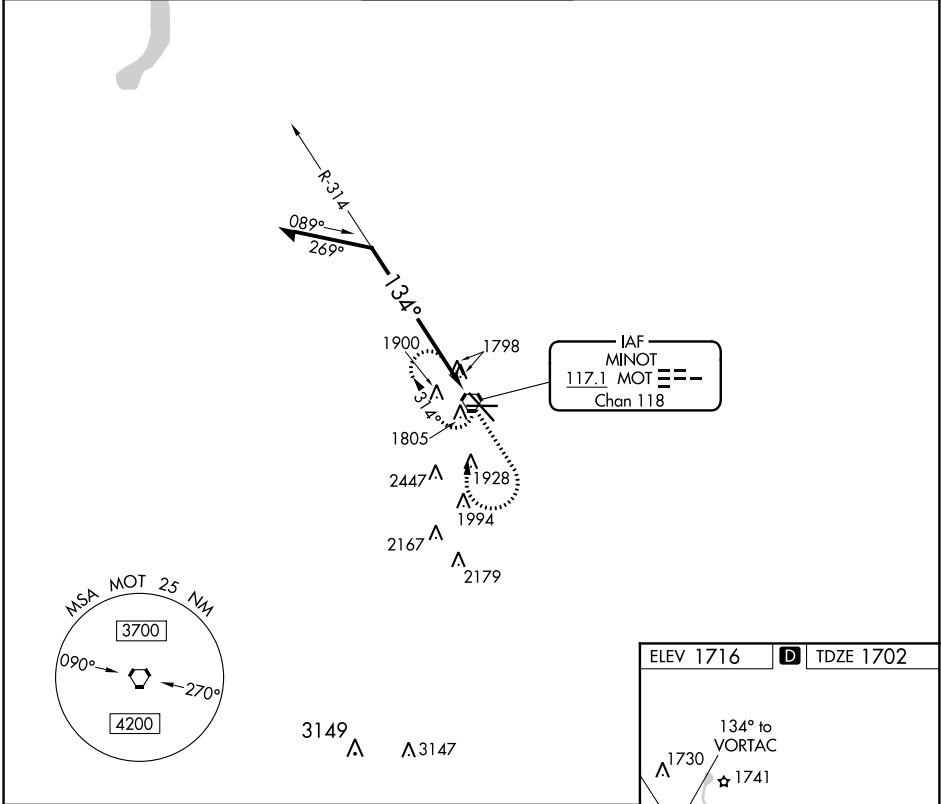

VORTAC MOT 117.1 Chan 118	APP CRS 134°	Rwy Idg 7700 TDZE 1702 Apt Elev 1716
---	------------------------	---

VOR RWY 13

MINOT INTL (MOT)

▽ MISSED APPROACH: Climb to 3500 then right turn direct MOT VORTAC and hold.

ASOS 118.725	MINOT APP CON * 119.6 363.8	MAGIC CITY TOWER * 118.2 (CTAF) 251.125	GND CON 121.9	UNICOM 122.95
------------------------	---------------------------------------	--	-------------------------	-------------------------

CATEGORY	A	B	C	D
S-13	2200-1 498 (500-1)	2200-1 498 (500-1)	2200-1 1/2 498 (500-1 1/2)	2200-1 1/2 498 (500-1 1/2)
CIRCLING	2200-1 484 (500-1)	2200-1 484 (500-1)	2280-1 1/2 564 (600-1 1/2)	2280-2 564 (600-2)

REIL Rwy 13
REIL Rwys 8 and 26
HIRL Rwys 8-26 and 13-31

NC-1, 15 AUG 2019 to 12 SEP 2019

NC-1, 15 AUG 2019 to 12 SEP 2019