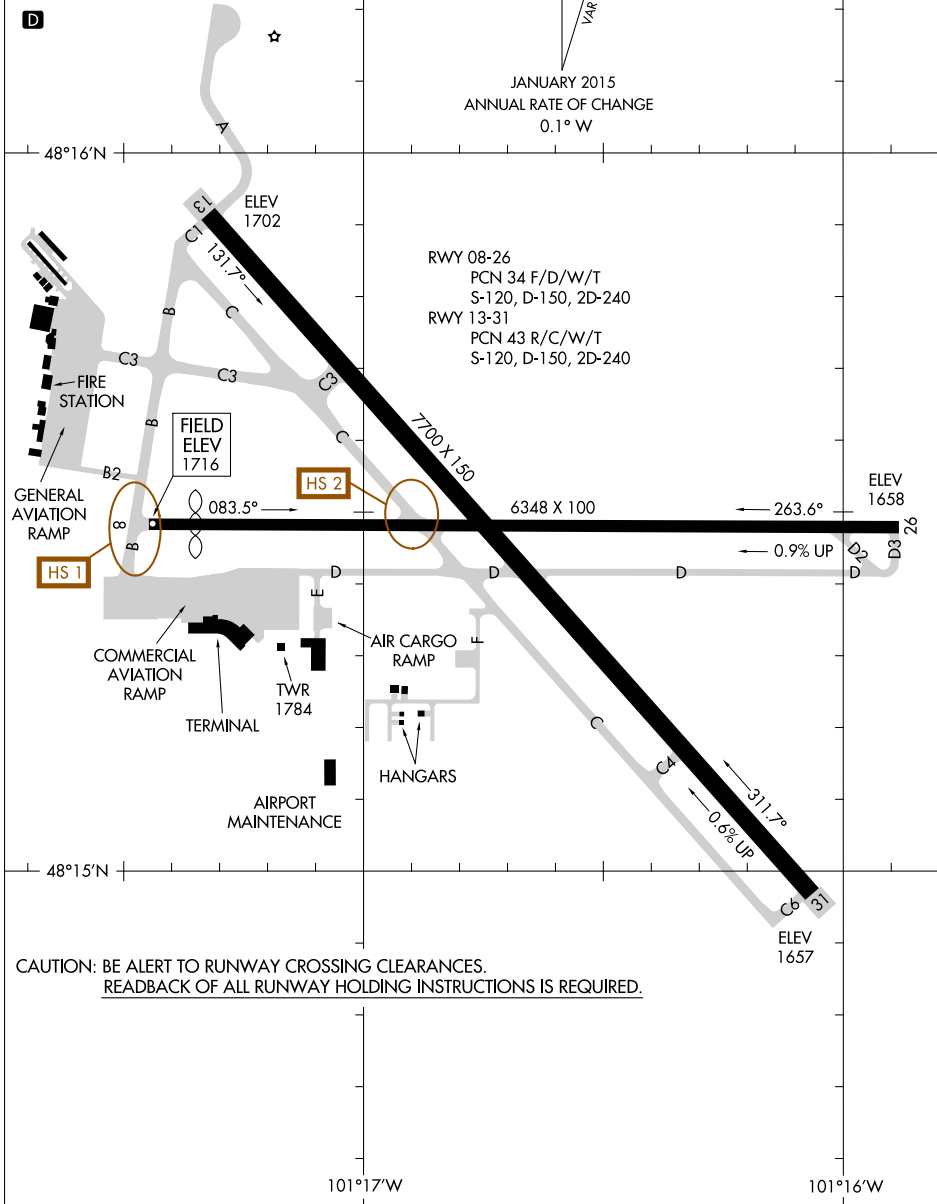

# AIRPORT DIAGRAM

AL-635 (FAA)

MINOT INTL (MOT)  
MINOT, NORTH DAKOTA

ASOS  
118.725  
MAGIC CITY TOWER \*  
118.2 251.125  
GND CON  
121.9

D

JANUARY 2015  
ANNUAL RATE OF CHANGE  
0.1° W

48°16'N

RWY 08-26  
PCN 34 F/D/W/T  
S-120, D-150, 2D-240  
RWY 13-31  
PCN 43 R/C/W/T  
S-120, D-150, 2D-240

NC-1, 15 AUG 2019 to 12 SEP 2019

NC-1, 15 AUG 2019 to 12 SEP 2019

48°15'N

CAUTION: BE ALERT TO RUNWAY CROSSING CLEARANCES.  
READBACK OF ALL RUNWAY HOLDING INSTRUCTIONS IS REQUIRED.

101°17'W

101°16'W

# AIRPORT DIAGRAM

17285

MINOT, NORTH DAKOTA  
MINOT INTL (MOT)