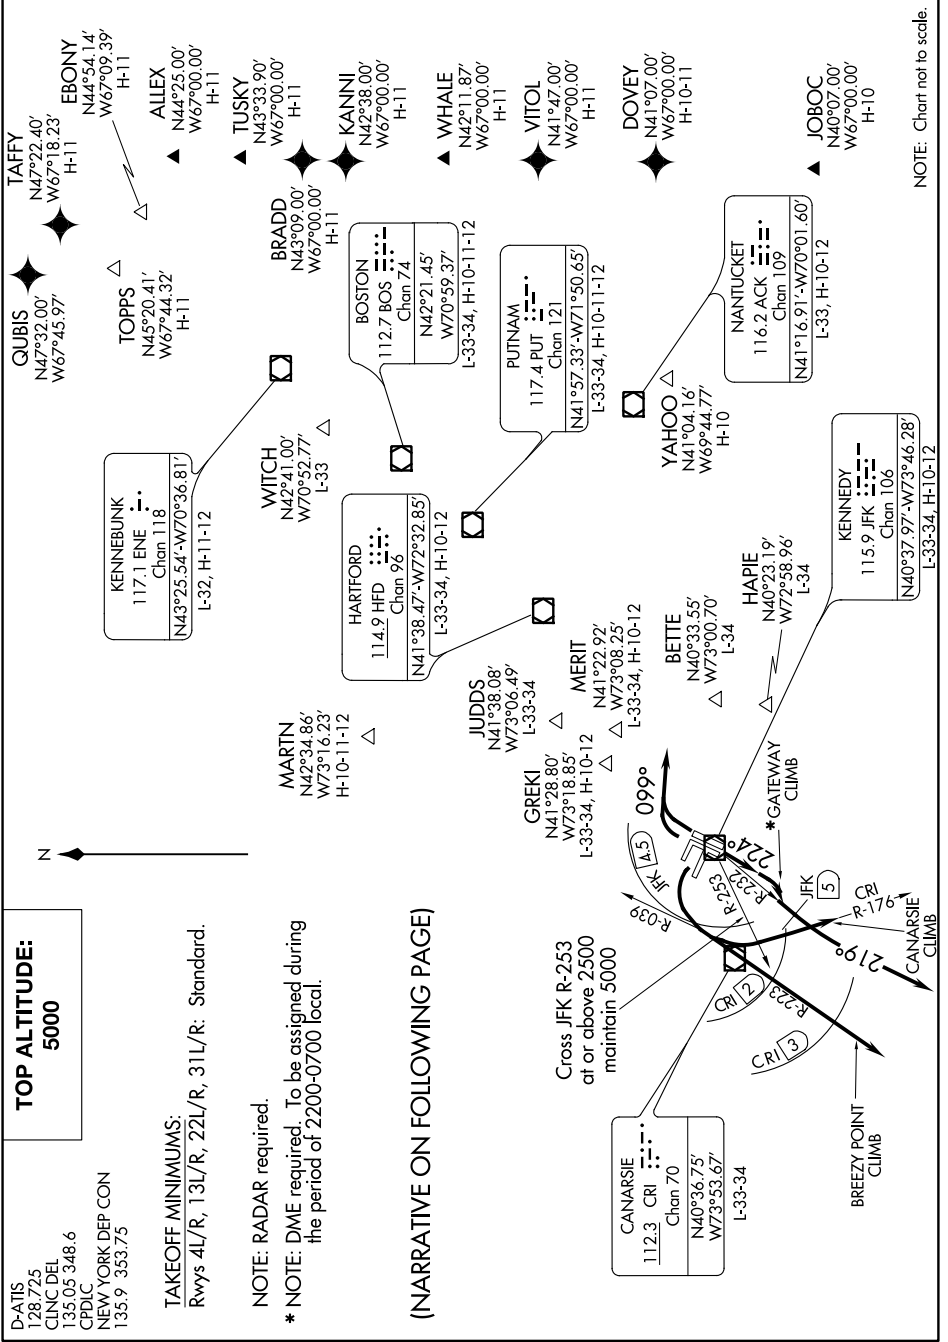

HAPIE SIX DEPARTURE

AL-610 (FAA)

JOHN F KENNEDY INTL (JFK)

NEW YORK, NEW YORK

NE-2, 15 AUG 2019 to 12 SEP 2019

NE-2, 15 AUG 2019 to 12 SEP 2019

NOTE: Chart not to scale.

HAPIE SIX DEPARTURE