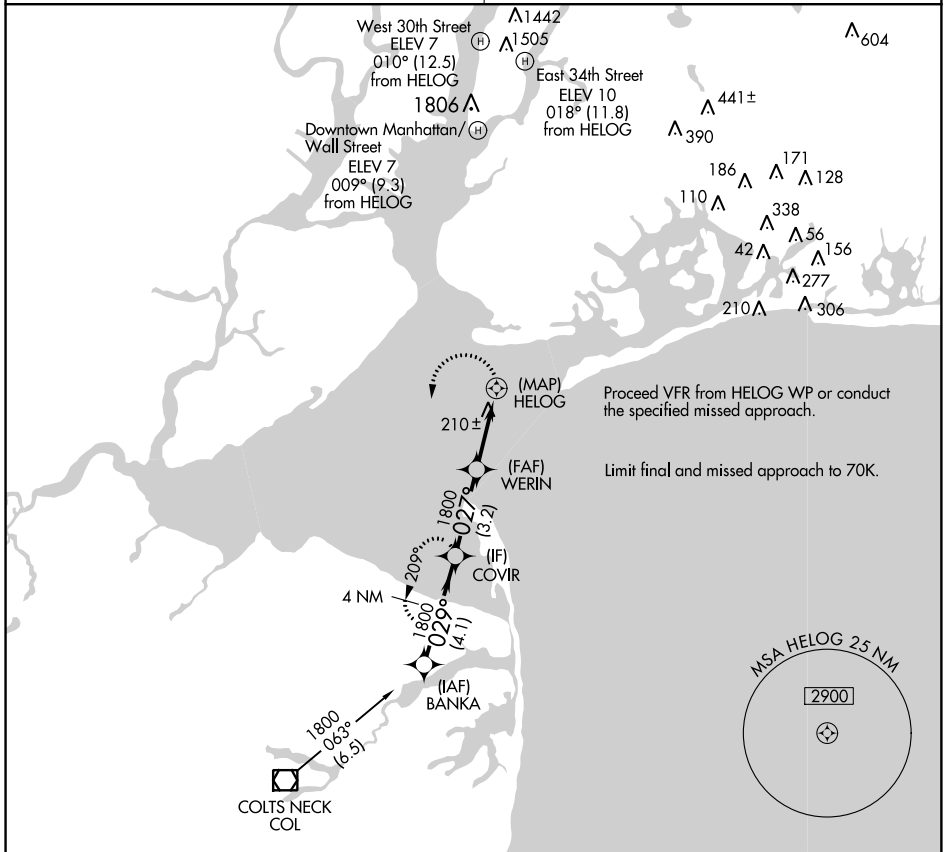

APP CRS 027°	Rwy Idg TDZE Apt Elev	N/A N/A N/A
------------------------	-----------------------------	-------------------

COPTER RNAV (GPS) 027°

JOHN F KENNEDY INTL (JFK)

RNP APCH.		MISSED APPROACH: Climbing left turn to 1800 direct COVIR and hold.	
NA Use John F Kennedy Intl altimeter setting.			
(ARR/DEP) 128.725	D-ATIS (ARR-NE) 117.7	(ARR-SW) 115.4	NEW YORK APP CON 128.125 269.0

CATEGORY	COPTER	
LNAV MDA	500- ³ / ₄	467 (500- ³ / ₄)

NE-2, 15 AUG 2019 to 12 SEP 2019

NE-2, 15 AUG 2019 to 12 SEP 2019