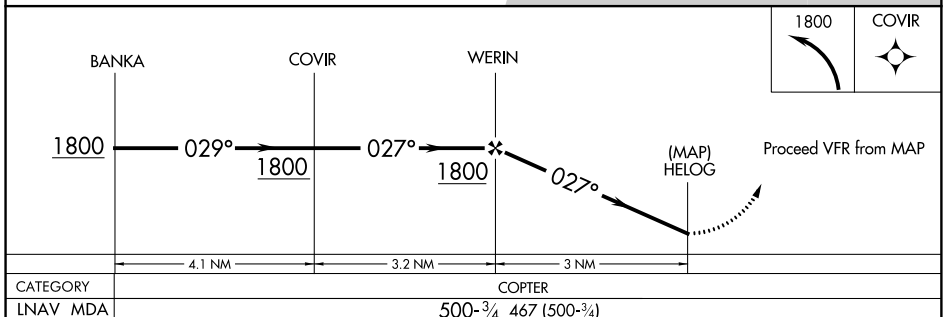

APP CRS 027°	Rwy Idg TDZE Apt Elev	N/A N/A N/A
------------------------	-----------------------------	-------------------

COPTER RNAV (GPS) 027°

JOHN F KENNEDY INTL (JFK)

RNP APCH.		MISSED APPROACH: Climbing left turn to 1800 direct COVIR and hold.	
NA Use John F Kennedy Intl altimeter setting.			
(ARR/DEP) 128.725	D-ATIS (ARR-NE) 117.7	(ARR-SW) 115.4	NEW YORK APP CON 128.125 269.0

CATEGORY	COPTER	
LNAV MDA	500- ³ / ₄	467 (500- ³ / ₄)

NE-2, 15 AUG 2019 to 12 SEP 2019

NE-2, 15 AUG 2019 to 12 SEP 2019