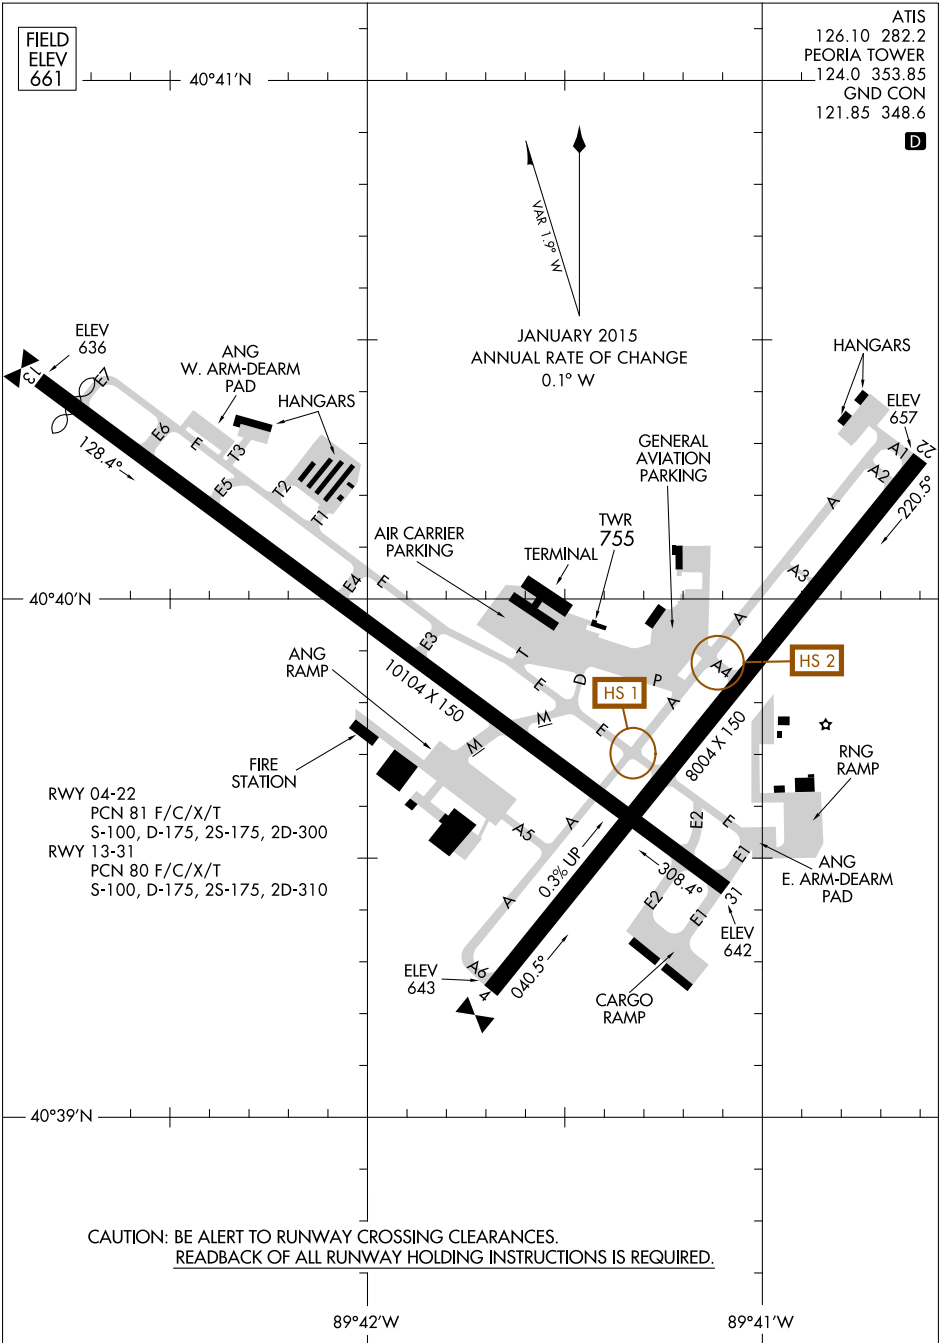

AIRPORT DIAGRAM

AL-597 (FAA)

GENERAL DOWNING-PEORIA INTL (PIA)

PEORIA, ILLINOIS

EC-3, 15 AUG 2019 to 12 SEP 2019

EC-3, 15 AUG 2019 to 12 SEP 2019

AIRPORT DIAGRAM

GENERAL DOWNING-PEORIA INTL (PIA)