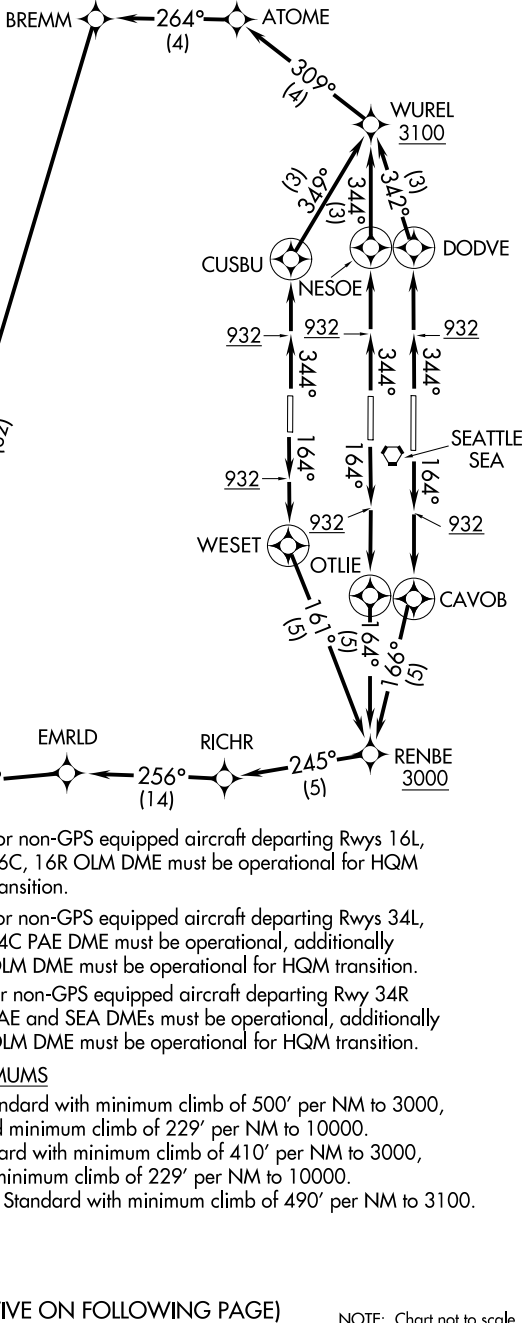

(HAROB6.HAROB) 17285

HAROB SIX DEPARTURE (RNAV)

SEATTLE-TACOMA INTL (SEA)
SEATTLE, WASHINGTON

AL-582 (FAA)

D-ATIS
118.0
CLNC DEL
128.0
CPDLC
SEATTLE DEP CON
120.4 395.0

**TOP ALTITUDE:
ASSIGNED BY ATC**

- NOTE: RNAV 1.
- NOTE: RADAR required.
- NOTE: DME/DME/IRU or GPS required.

NW-1, 15 AUG 2019 to 12 SEP 2019

NW-1, 15 AUG 2019 to 12 SEP 2019

(NARRATIVE ON FOLLOWING PAGE)

NOTE: Chart not to scale.

HAROB SIX DEPARTURE (RNAV)

(HAROB6.HAROB) 12OCT17

SEATTLE, WASHINGTON
SEATTLE-TACOMA INTL (SEA)