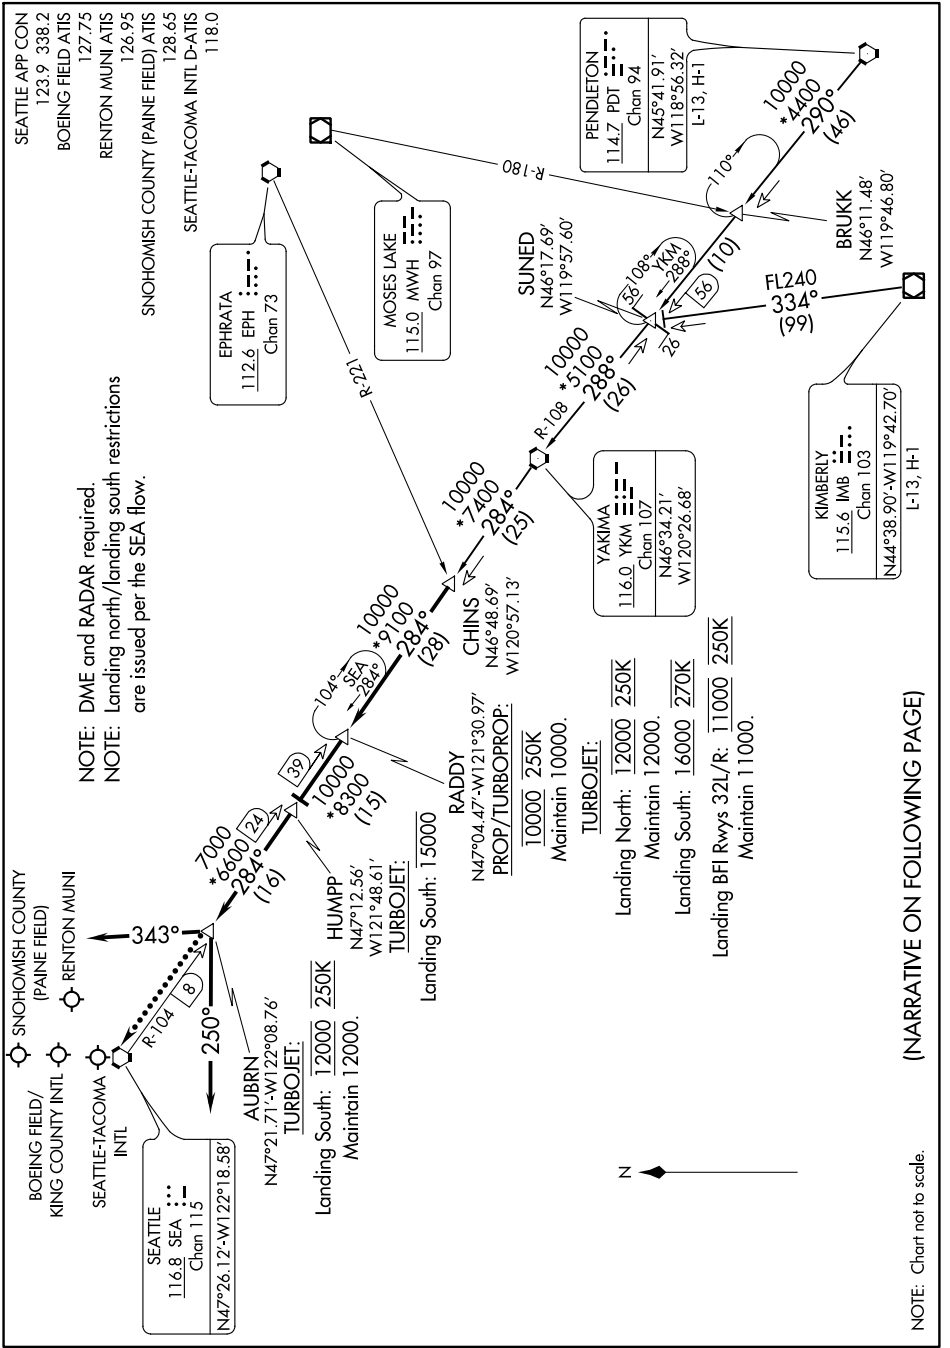

CHINS THREE ARRIVAL

NW-1, 15 AUG 2019 to 12 SEP 2019

NW-1, 15 AUG 2019 to 12 SEP 2019

CHINS THREE ARRIVAL