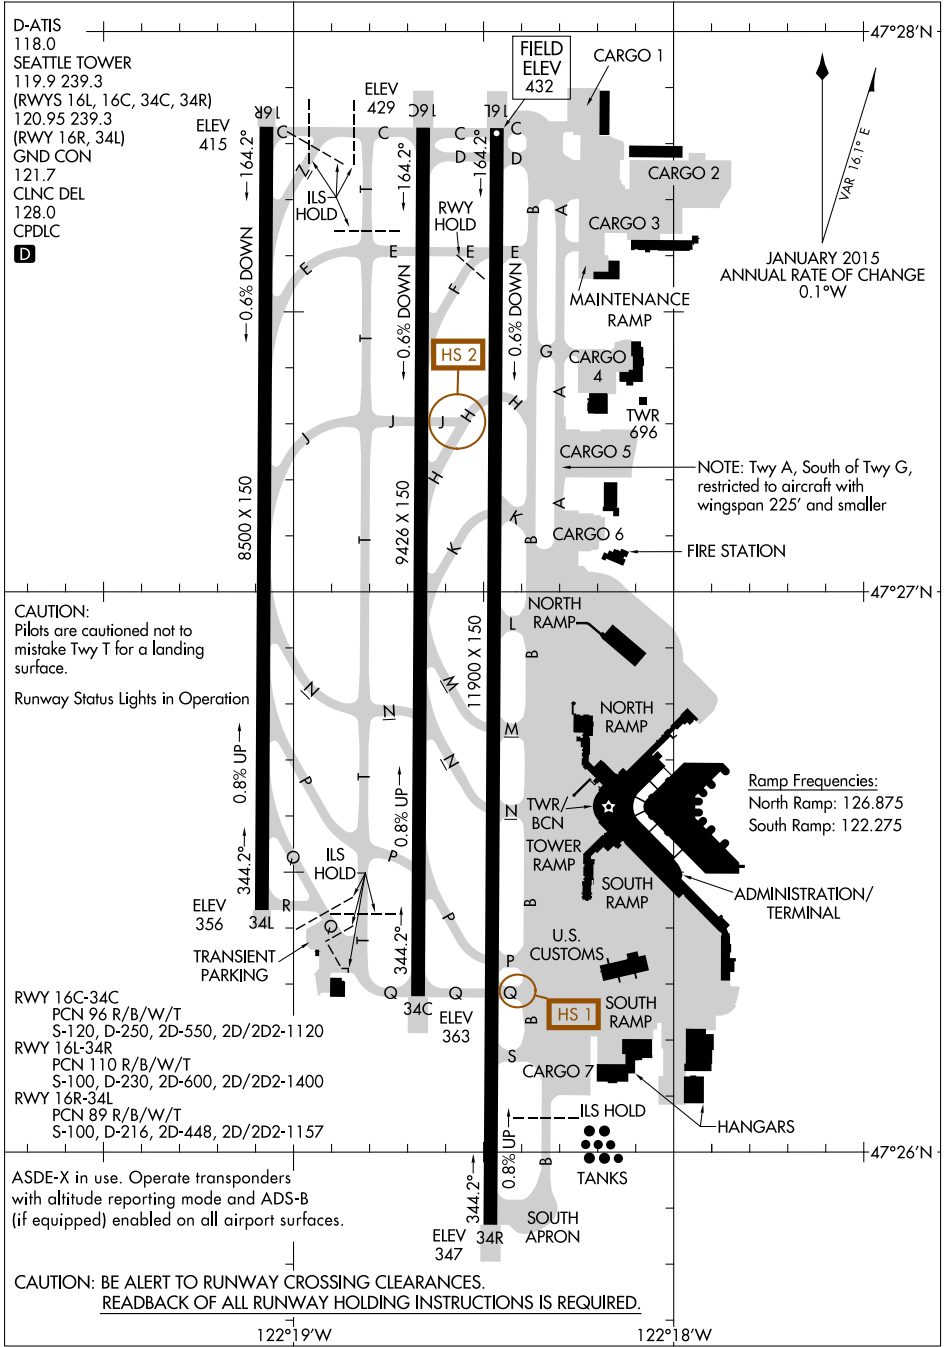

# AIRPORT DIAGRAM

AL-582 (FAA)

SEATTLE-TACOMA INTL (SEA)  
SEATTLE, WASHINGTON

NW-1, 15 AUG 2019 to 12 SEP 2019

NW-1, 15 AUG 2019 to 12 SEP 2019

# AIRPORT DIAGRAM

19115

SEATTLE, WASHINGTON  
SEATTLE-TACOMA INTL (SEA)