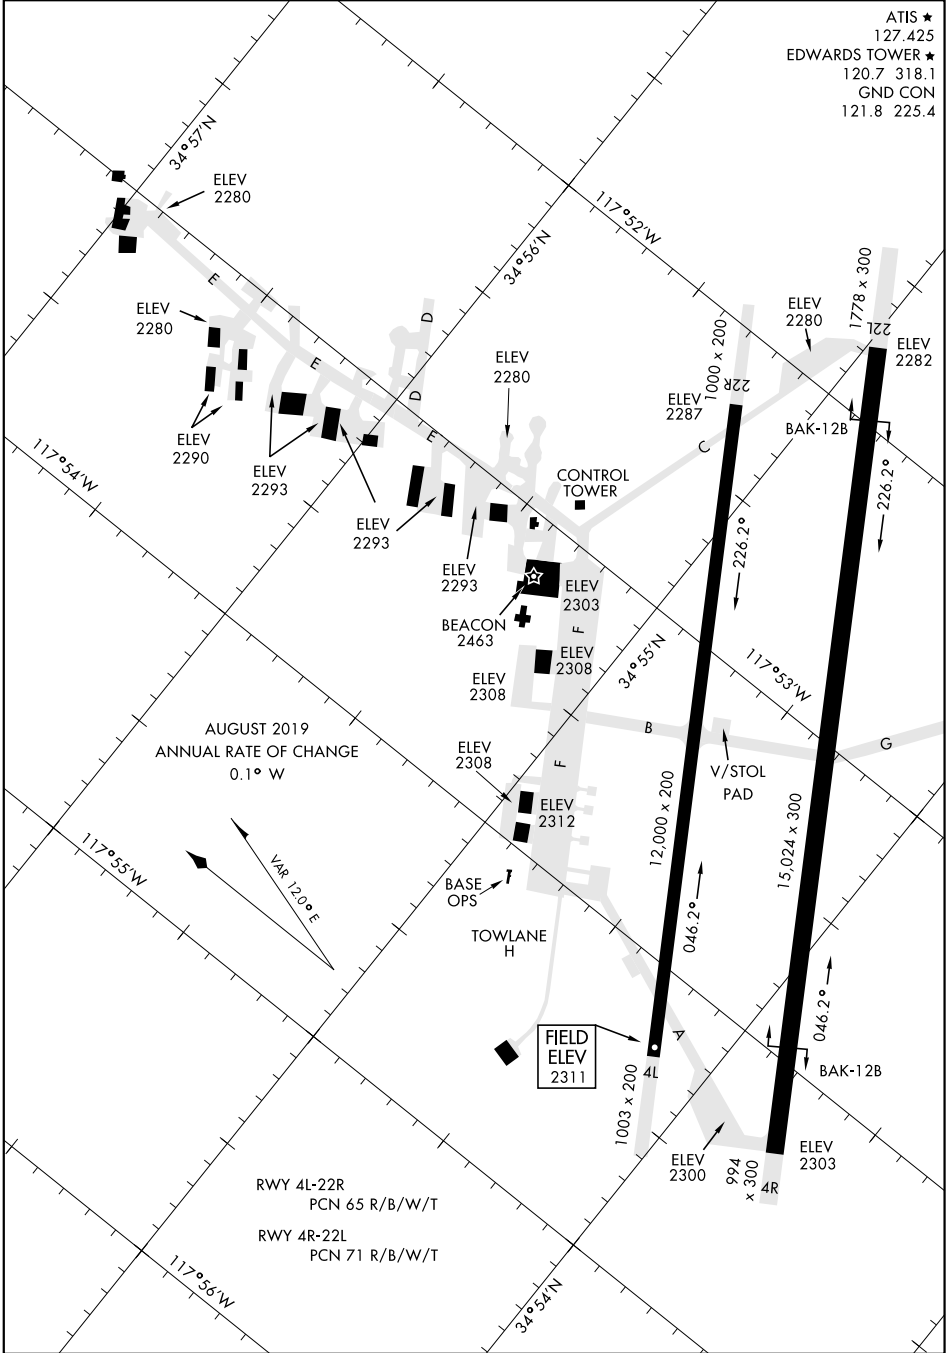

AIRPORT DIAGRAM

AFD-500 [USAF]

EDWARDS AFB (KEDW)

EDWARDS, CALIFORNIA

- ATIS ★ 127.425
- EDWARDS TOWER ★ 120.7 318.1
- GND CON 121.8 225.4

SW-3, 15 AUG 2019 to 12 SEP 2019

SW-3, 15 AUG 2019 to 12 SEP 2019

AIRPORT DIAGRAM

EDWARDS, CALIFORNIA

EDWARDS AFB (KEDW)