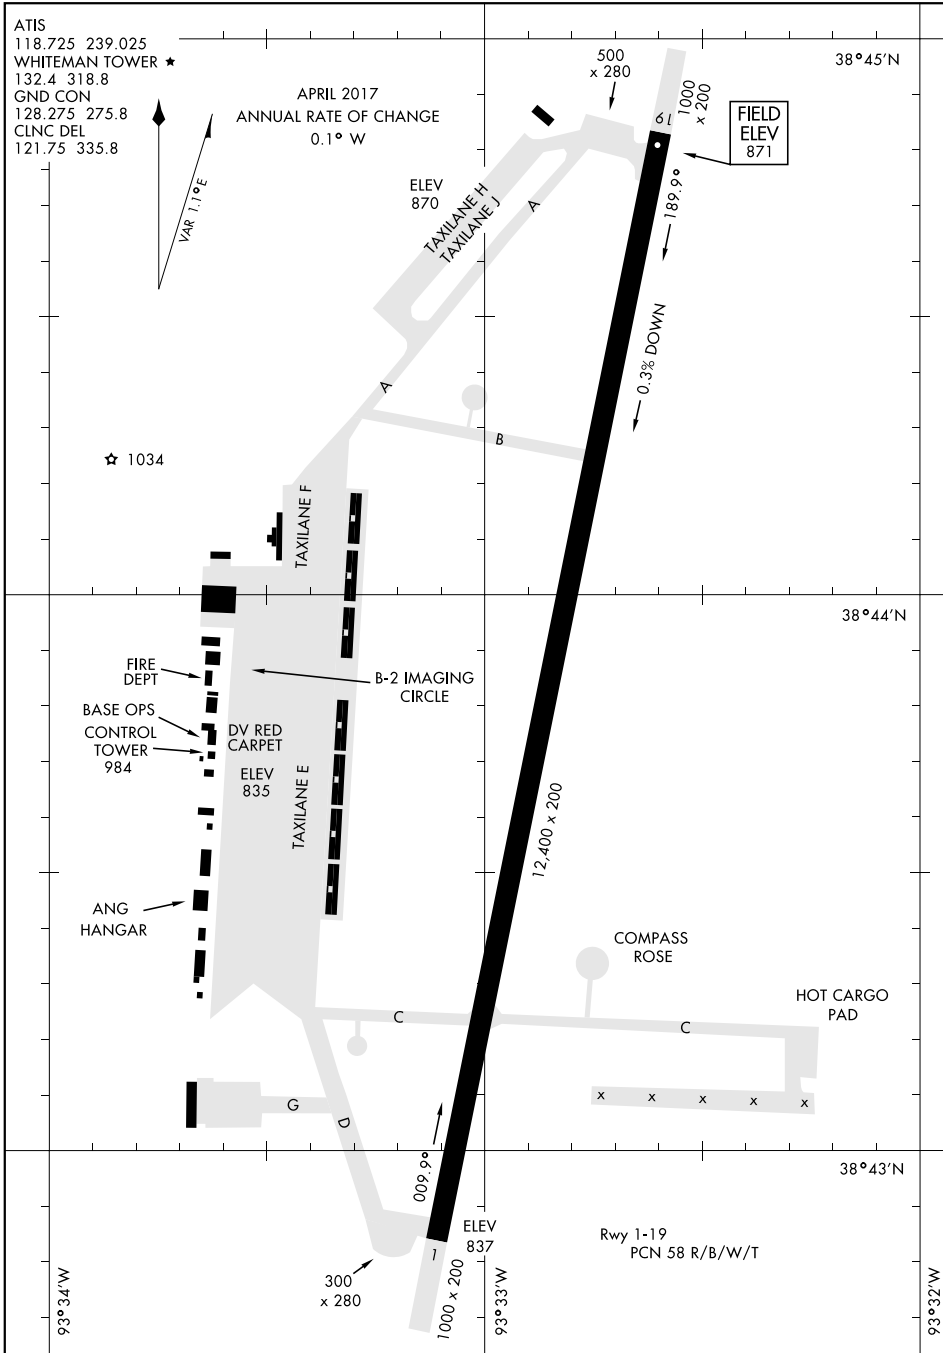

17117

# AIRPORT DIAGRAM

AFD-496 [USAF]

WHITEMAN AFB (KSZL)

KNOB NOSTER, MISSOURI

NC-3, 15 AUG 2019 to 12 SEP 2019

NC-3, 15 AUG 2019 to 12 SEP 2019

# AIRPORT DIAGRAM

KNOB NOSTER, MISSOURI

WHITEMAN AFB (KSZL)