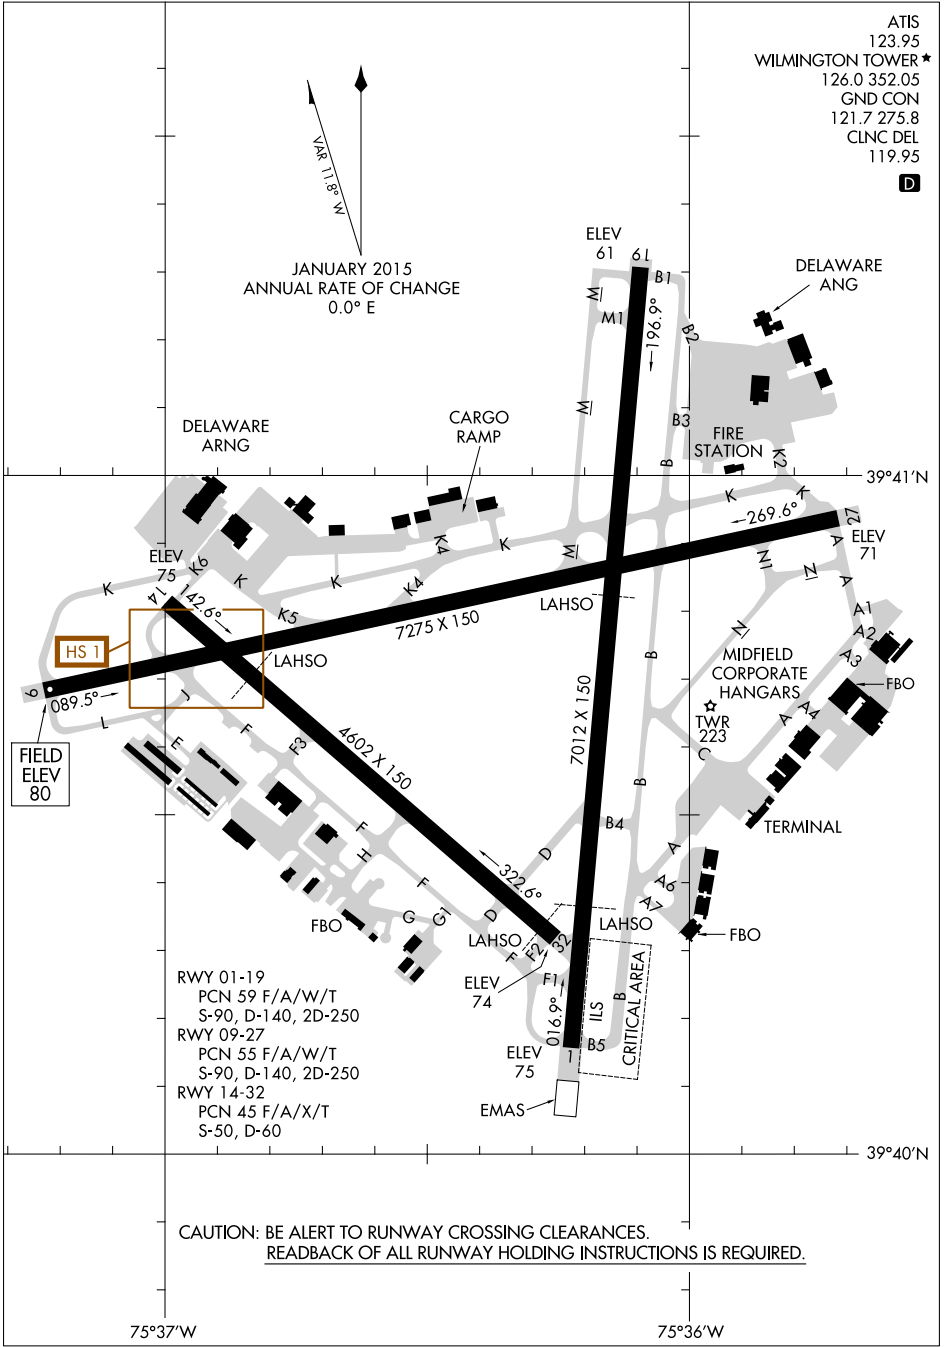

# AIRPORT DIAGRAM

AL-458 (FAA)

NEW CASTLE (ILG)  
WILMINGTON, DELAWARE

NE-3, 15 AUG 2019 to 12 SEP 2019

NE-3, 15 AUG 2019 to 12 SEP 2019

# AIRPORT DIAGRAM

WILMINGTON, DELAWARE  
NEW CASTLE (ILG)