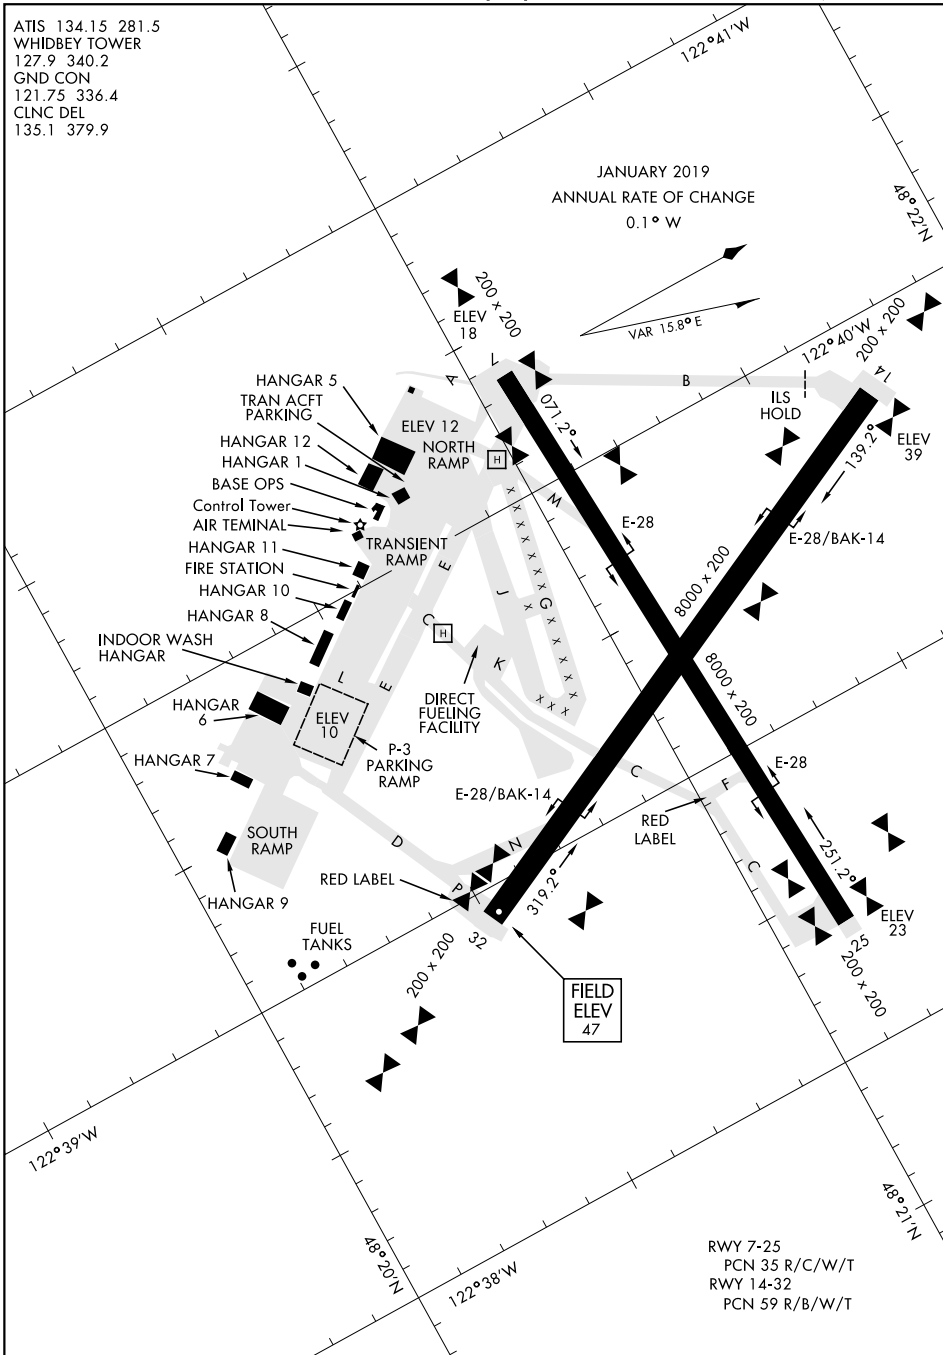

19003

AIRPORT DIAGRAM

WHIDBEY ISLAND NAS (AULT FLD) (KNUW)

AFD-451 [USN]

OAK HARBOR, WASHINGTON

ATIS 134.15 281.5
 WHIDBEY TOWER
 127.9 340.2
 GND CON
 121.75 336.4
 CLNC DEL
 135.1 379.9

JANUARY 2019
 ANNUAL RATE OF CHANGE
 0.1° W
 VAR 15.8° E

NW-1, 15 AUG 2019 to 12 SEP 2019

NW-1, 15 AUG 2019 to 12 SEP 2019

RWY 7-25
 PCN 35 R/C/W/T
 RWY 14-32
 PCN 59 R/B/W/T

AIRPORT DIAGRAM

OAK HARBOR, WASHINGTON
 WHIDBEY ISLAND NAS (AULT FLD) (KNUW)