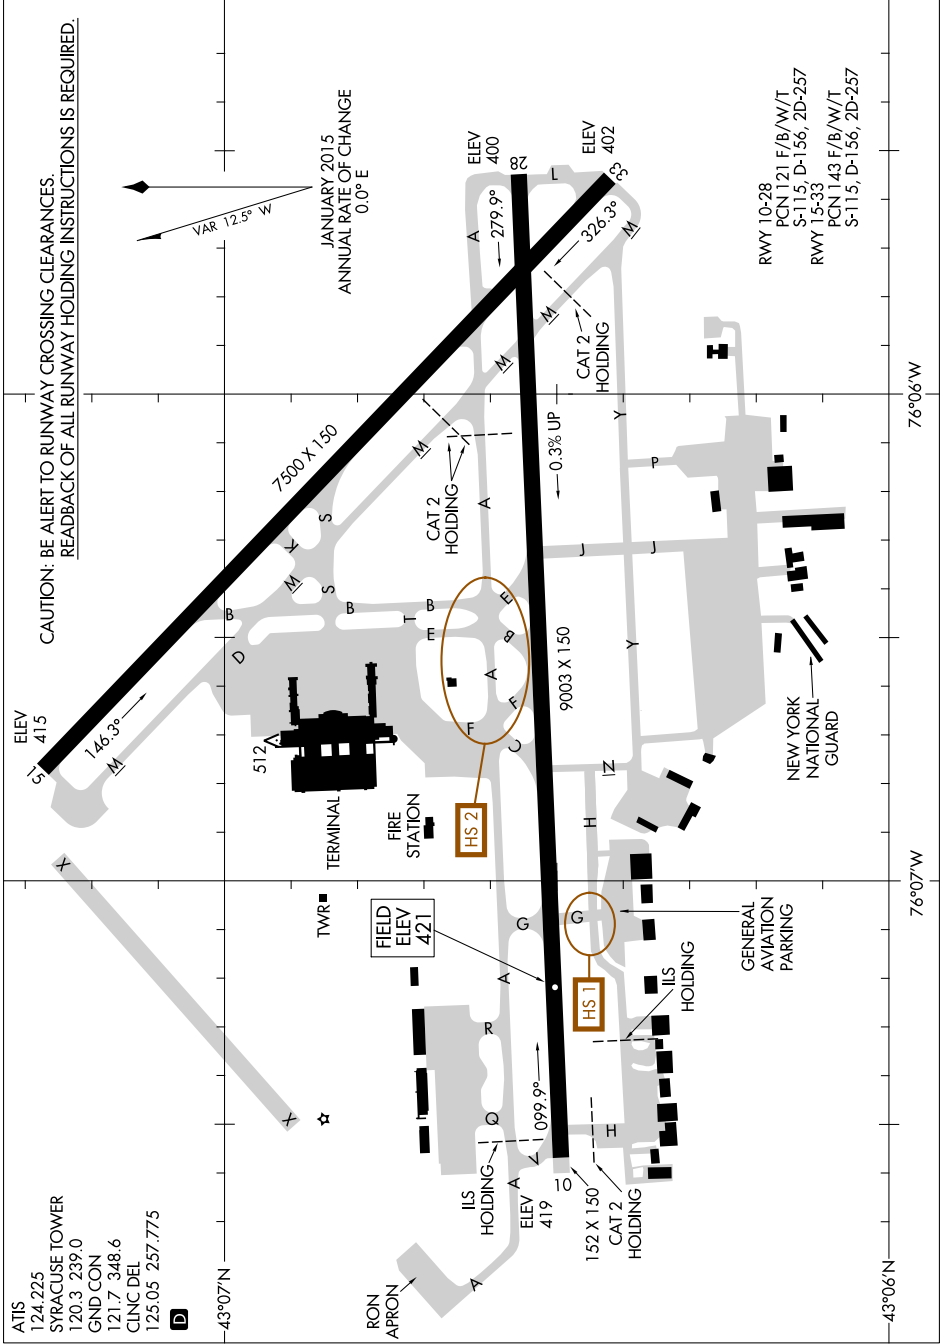

AIRPORT DIAGRAM

AL-411 (FAA)

SYRACUSE HANCOCK INTL (SYR)
SYRACUSE, NEW YORK

NE-2, 15 AUG 2019 to 12 SEP 2019

76°06'W

76°07'W

NE-2, 15 AUG 2019 to 12 SEP 2019

AIRPORT DIAGRAM

SYRACUSE, NEW YORK
SYRACUSE HANCOCK INTL (SYR)