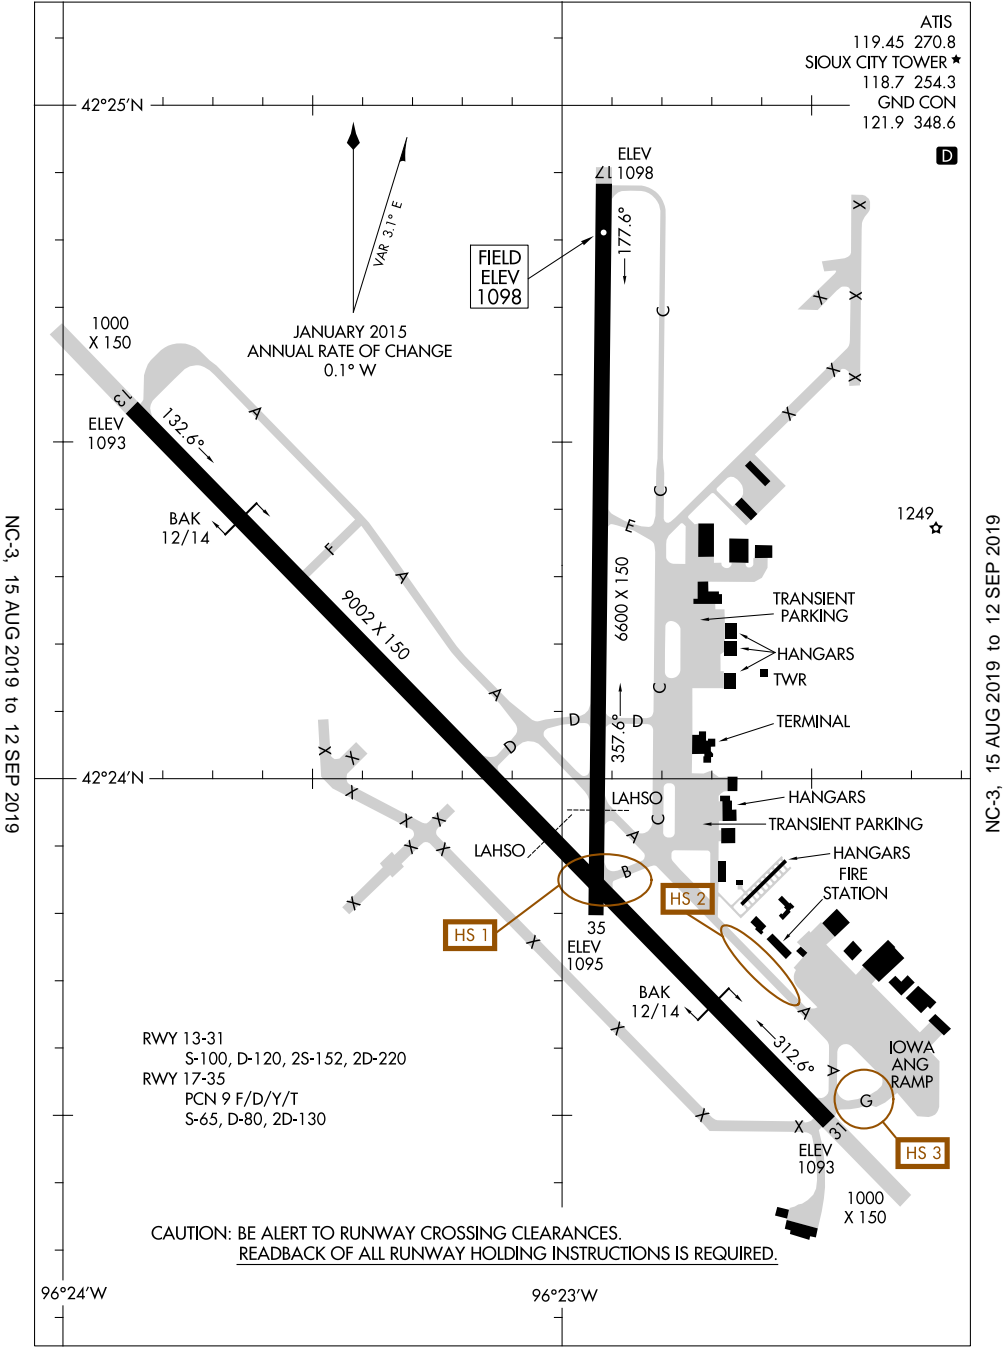

19171 **AIRPORT DIAGRAM** SIOUX GATEWAY/BRIGADIER GENERAL BUD DAY FIELD (SU $\bar{X}$ )  
 AL-395 (FAA) SIOUX CITY, IOWA

**AIRPORT DIAGRAM** SIOUX CITY, IOWA  
 SIOUX GATEWAY/BRIGADIER GENERAL BUD DAY FIELD (SU $\bar{X}$ )  
 19171