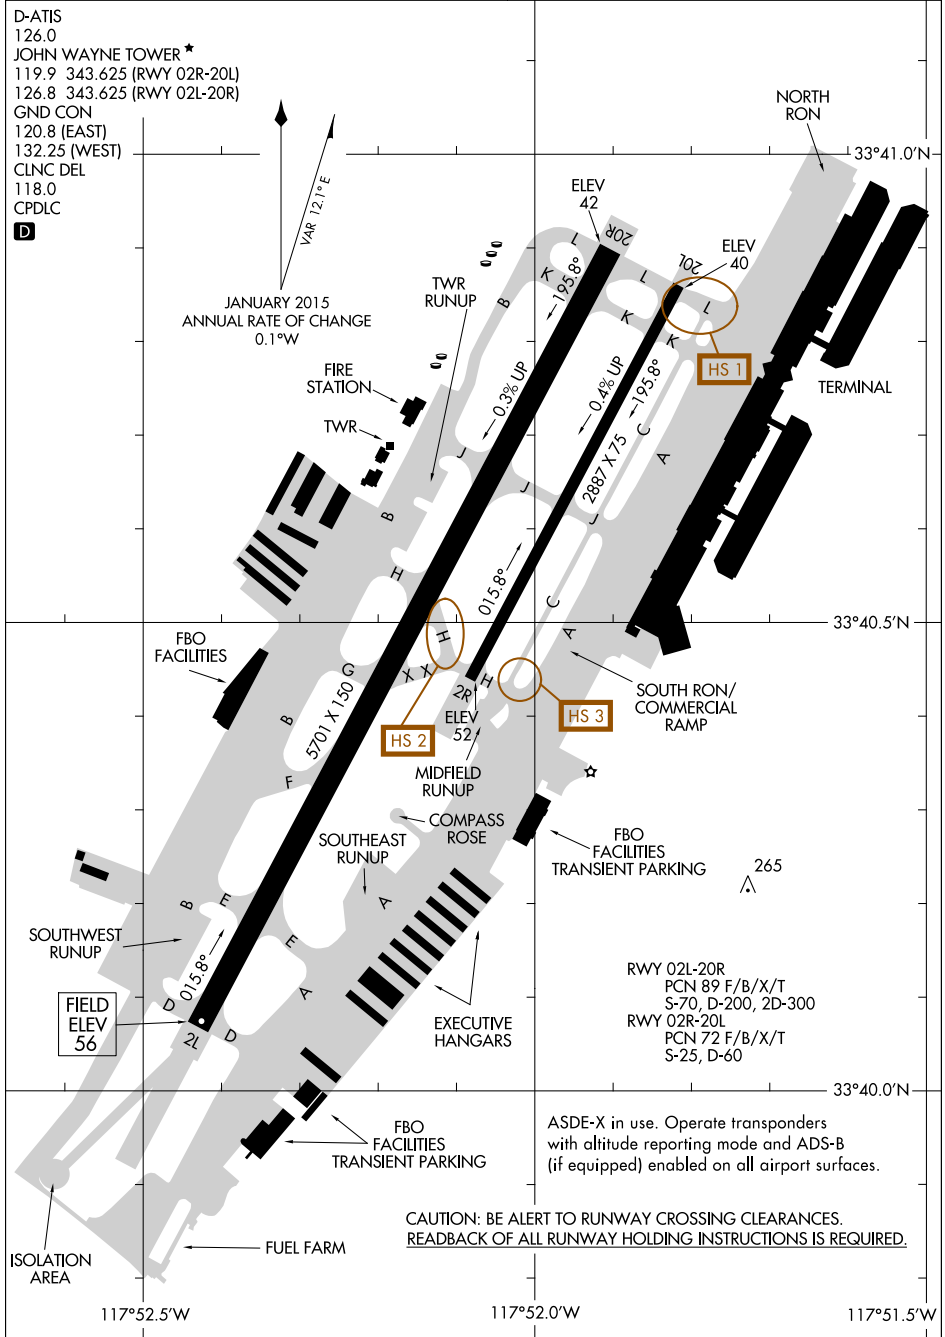

# AIRPORT DIAGRAM

JOHN WAYNE ARPT-ORANGE COUNTY (SNA)  
AL-377 (FAA) SANTA ANA, CALIFORNIA

SW-3, 15 AUG 2019 to 12 SEP 2019

SW-3, 15 AUG 2019 to 12 SEP 2019

# AIRPORT DIAGRAM

SANTA ANA, CALIFORNIA  
JOHN WAYNE ARPT-ORANGE COUNTY (SNA)

19171