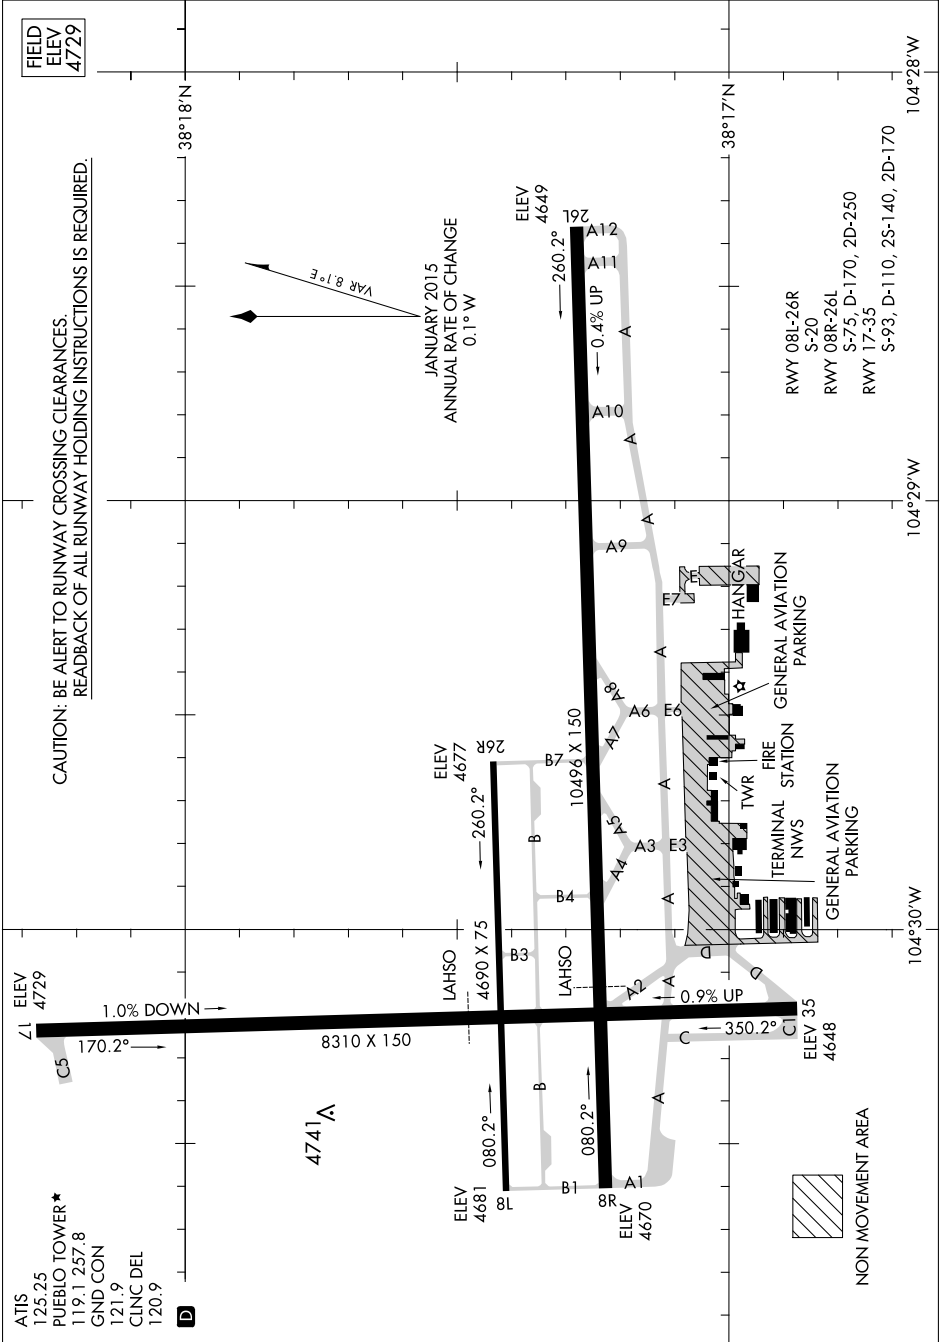

AIRPORT DIAGRAM

AL-334 (FAA)

PUEBLO MEMORIAL (PUB)
PUEBLO, COLORADO

SW-1, 15 AUG 2019 to 12 SEP 2019

SW-1, 15 AUG 2019 to 12 SEP 2019

AIRPORT DIAGRAM

PUEBLO, COLORADO
PUEBLO MEMORIAL (PUB)