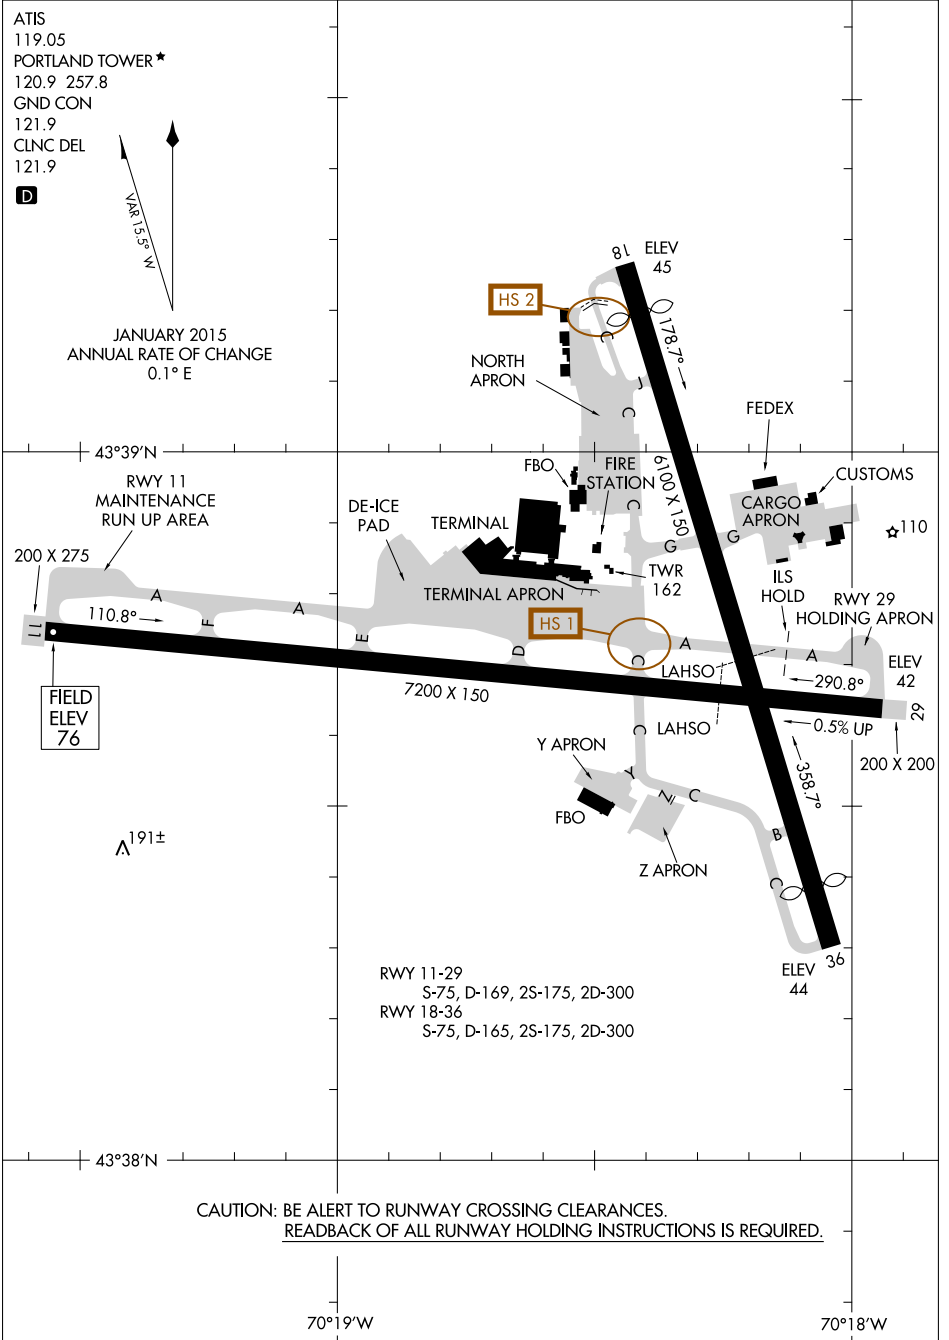

19059

AIRPORT DIAGRAM

AL-329 (FAA)

PORTLAND INTL JETPORT (PWM)
PORTLAND, MAINE

ATIS
119.05
PORTLAND TOWER *
120.9 257.8
GND CON
121.9
CLNC DEL
121.9

D

JANUARY 2015
ANNUAL RATE OF CHANGE
0.1° E

NE-1, 15 AUG 2019 to 12 SEP 2019

NE-1, 15 AUG 2019 to 12 SEP 2019

CAUTION: BE ALERT TO RUNWAY CROSSING CLEARANCES.
READBACK OF ALL RUNWAY HOLDING INSTRUCTIONS IS REQUIRED.

AIRPORT DIAGRAM

19059

PORTLAND, MAINE
PORTLAND INTL JETPORT (PWM)