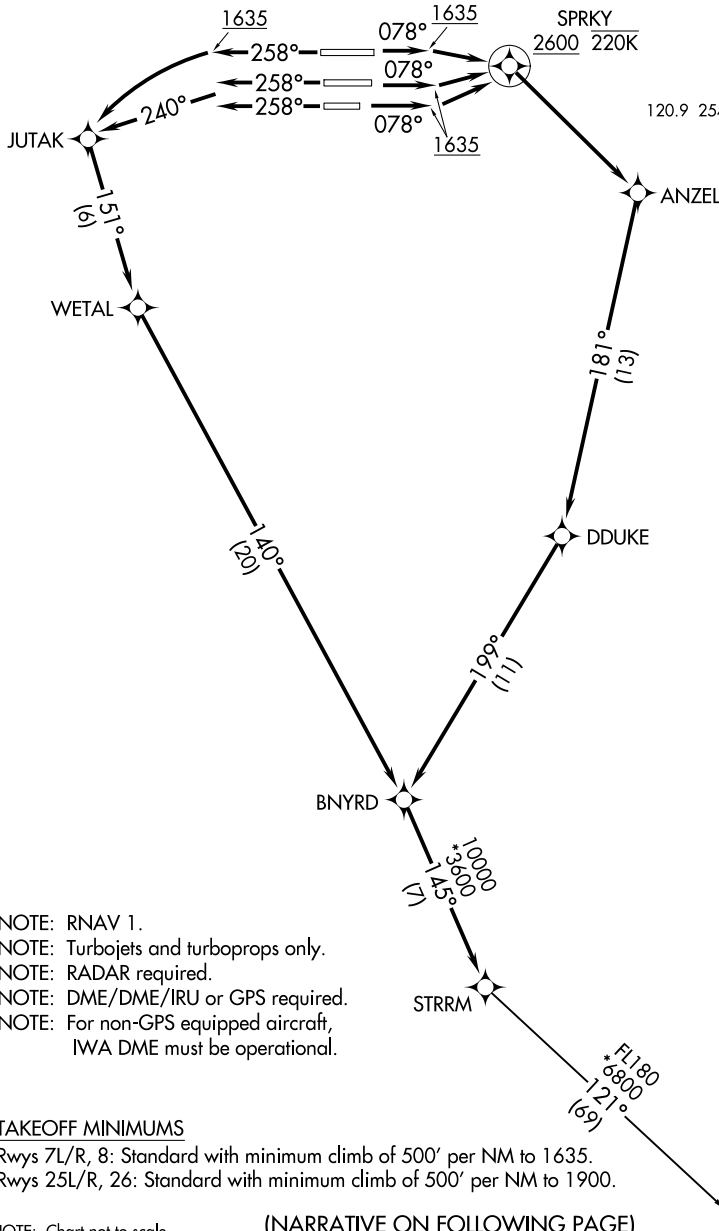

(STRM1.STRRM) 18144

STRM ONE DEPARTURE (RNAV)

AL-322 (FAA)

PHOENIX SKY HARBOR INTL (PHX)
PHOENIX, ARIZONA

**TOP ALTITUDE:
8000**

- NOTE: RNAV 1.
- NOTE: Turbojets and turboprops only.
- NOTE: RADAR required.
- NOTE: DME/DME/IRU or GPS required.
- NOTE: For non-GPS equipped aircraft, IWA DME must be operational.

TAKEOFF MINIMUMS

Rwys 7L/R, 8: Standard with minimum climb of 500' per NM to 1635.
 Rwys 25L/R, 26: Standard with minimum climb of 500' per NM to 1900.

NOTE: Chart not to scale.

(NARRATIVE ON FOLLOWING PAGE)

STRM ONE DEPARTURE (RNAV)

(STRM1.STRRM) 24MAY18

PHOENIX, ARIZONA
PHOENIX SKY HARBOR INTL (PHX)

SW-4, 15 AUG 2019 to 12 SEP 2019

SW-4, 15 AUG 2019 to 12 SEP 2019