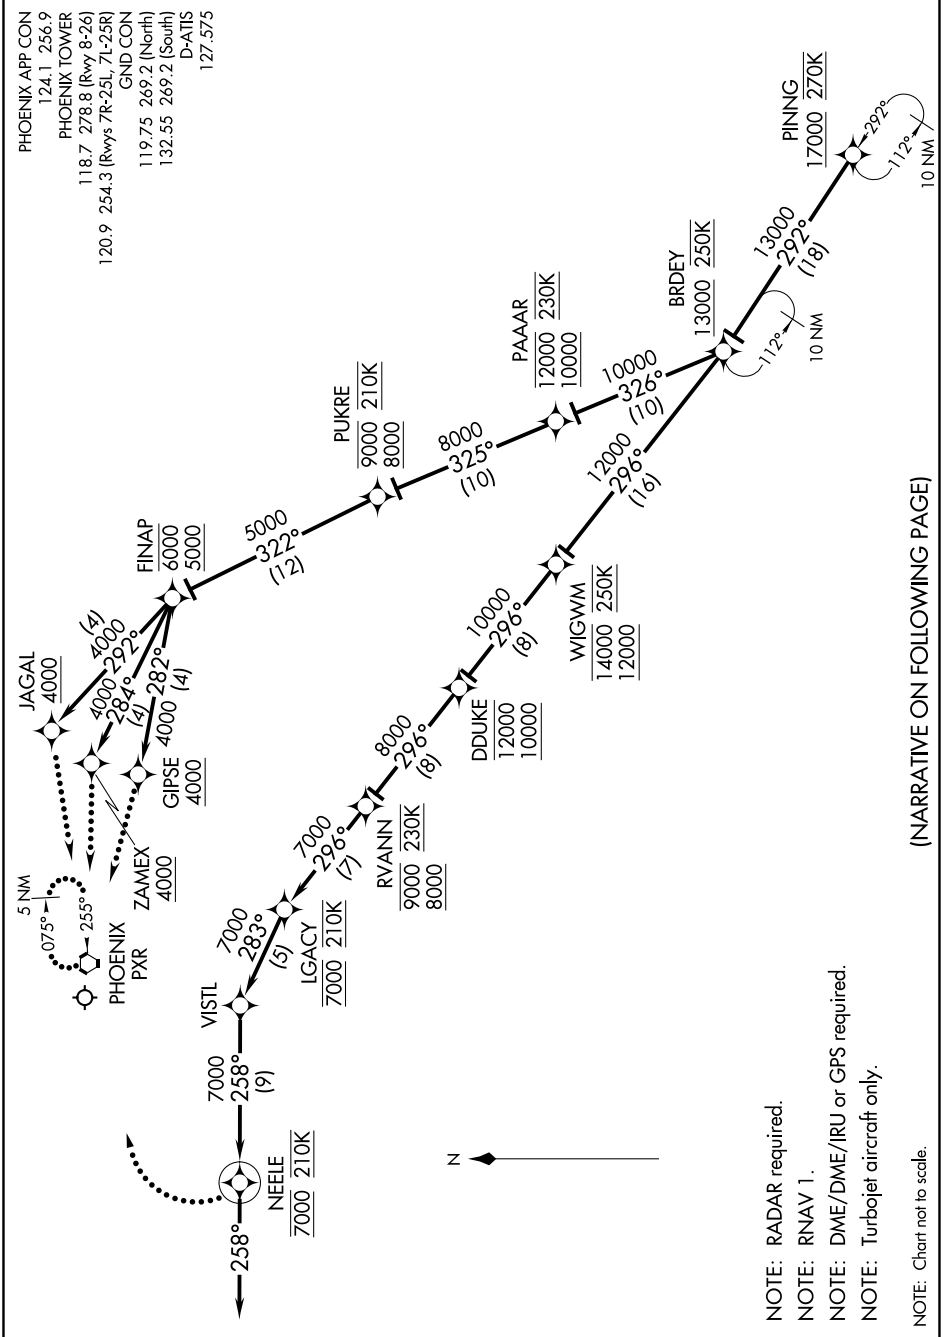

(PINGG.PINNG1) 17117

AL-322 (FAA)

PHOENIX SKY HARBOR INTL (PHX)  
PHOENIX, ARIZONA

# PING ONE ARRIVAL (RNAV) Arrival Routes

SW-4, 15 AUG 2019 to 12 SEP 2019

(NARRATIVE ON FOLLOWING PAGE)

SW-4, 15 AUG 2019 to 12 SEP 2019

# PING ONE ARRIVAL (RNAV) Arrival Routes

(PINGG.PINNG1) 18SEP14

PHOENIX, ARIZONA  
PHOENIX SKY HARBOR INTL (PHX)