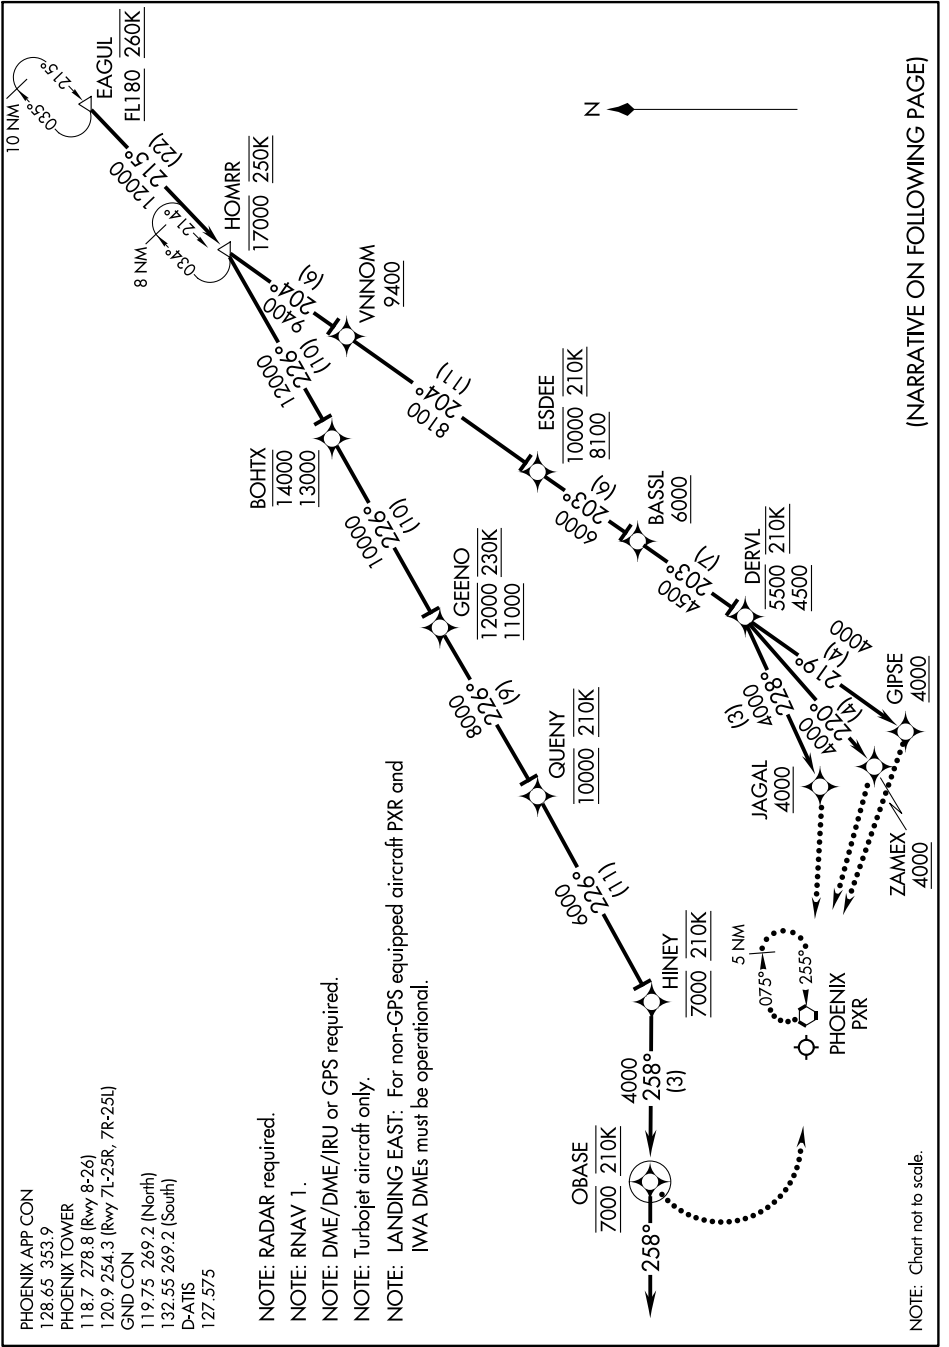

EAGUL SIX ARRIVAL (RNAV) Arrival Routes

SW-4, 15 AUG 2019 to 12 SEP 2019

(NARRATIVE ON FOLLOWING PAGE)

SW-4, 15 AUG 2019 to 12 SEP 2019

EAGUL SIX ARRIVAL (RNAV) Arrival Routes