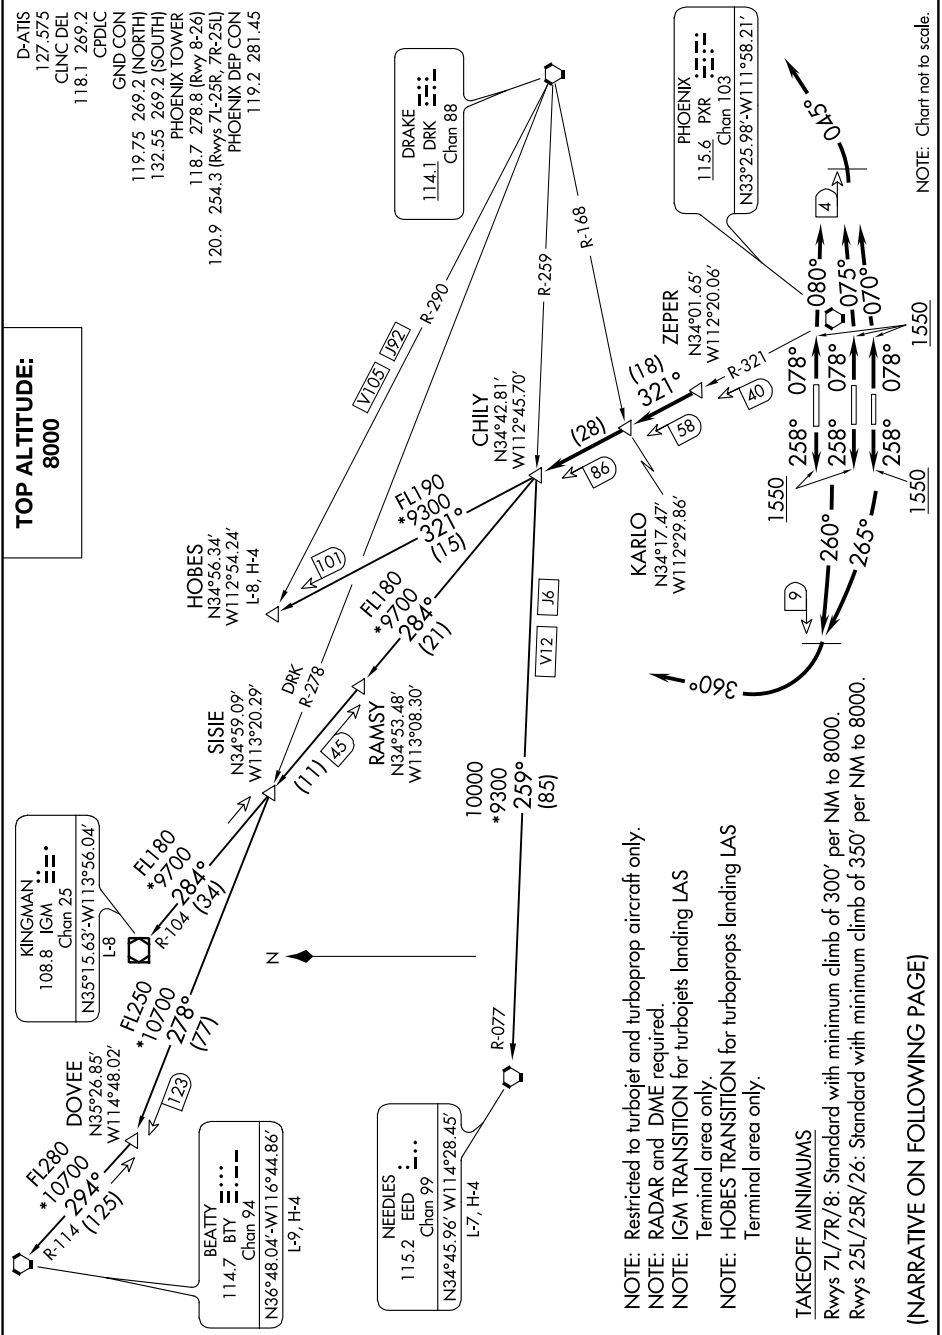

CHILY FOUR DEPARTURE

AL-322 (FAA)

PHOENIX SKY HARBOR INTL (PHX)
PHOENIX, ARIZONA

SW-4, 15 AUG 2019 to 12 SEP 2019

NOTE: Chart not to scale.

SW-4, 15 AUG 2019 to 12 SEP 2019

CHILY FOUR DEPARTURE

PHOENIX, ARIZONA
PHOENIX SKY HARBOR INTL (PHX)