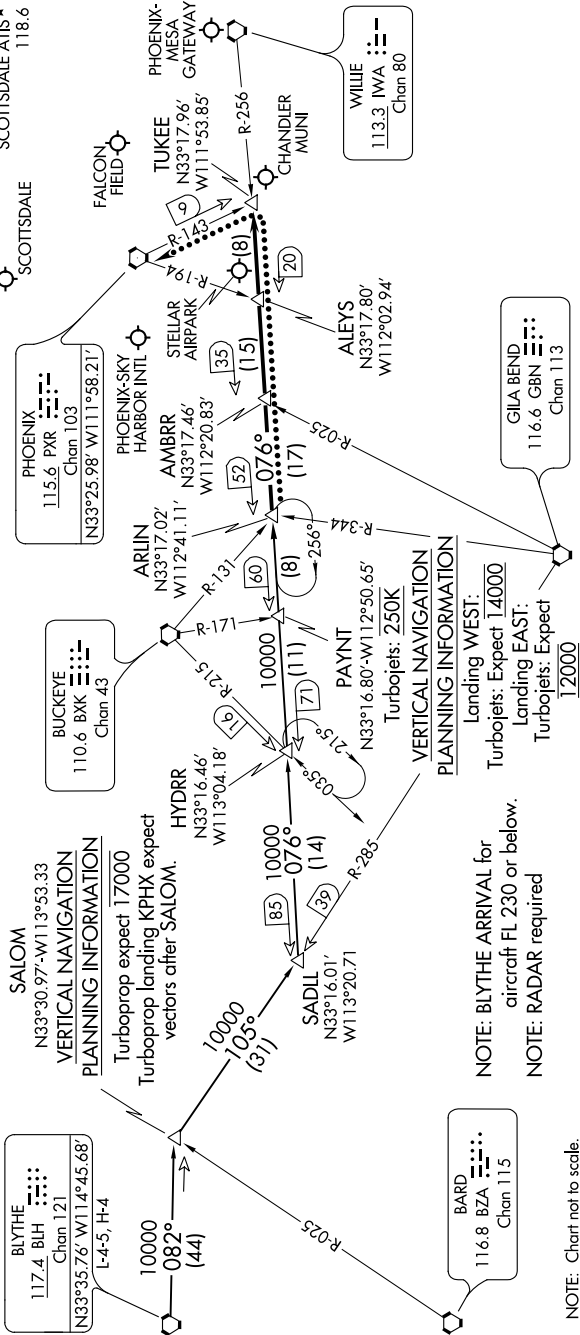

# BLYTE FIVE ARRIVAL

AL-322 (FAA)

PHOENIX, ARIZONA

SW-4, 15 AUG 2019 to 12 SEP 2019

## ARRIVAL ROUTE DESCRIPTION

**BLYTE TRANSITION (BLH.BLH5):** From over BLH VORTAC on BLH R-082 to SALOM, then on GBN R-285 and IWA R-256 to ARLIN. Thence . . . .

**PHOENIX SKY HARBOR INTL:** Rwy 7L/R or 8: From over ARLIN, expect vectors to final approach course; Rwy 25L/R or 26: From over ARLIN, on IWA R-256 to TUKEE. Expect vectors to final approach course prior to TUKEE.  
**SATELLITE AIRPORTS:** Expect vectors after passing SALOM.

**LOST COMMUNICATIONS:** After ARLIN, on IWA R-256 and PXR R-143 to PXR VORTAC.

# BLYTE FIVE ARRIVAL

PHOENIX, ARIZONA

SW-4, 15 AUG 2019 to 12 SEP 2019

NOTE: Chart not to scale.