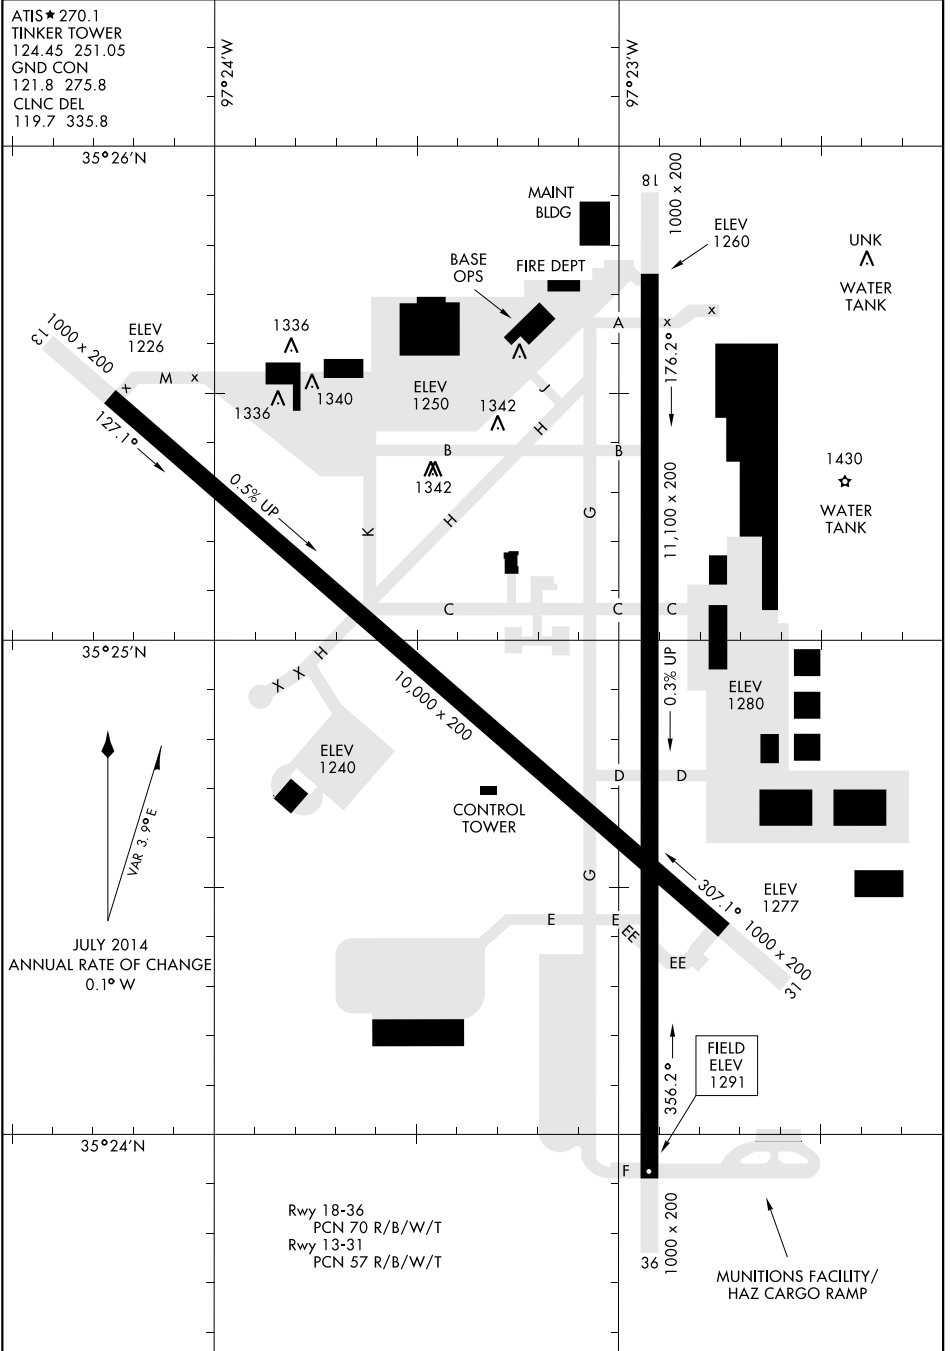

AIRPORT DIAGRAM

ATIS ★ 270.1
TINKER TOWER
124.45 251.05
GND CON
121.8 275.8
CLNC DEL
119.7 335.8

SC-1, 15 AUG 2019 to 12 SEP 2019

SC-1, 15 AUG 2019 to 12 SEP 2019

AIRPORT DIAGRAM