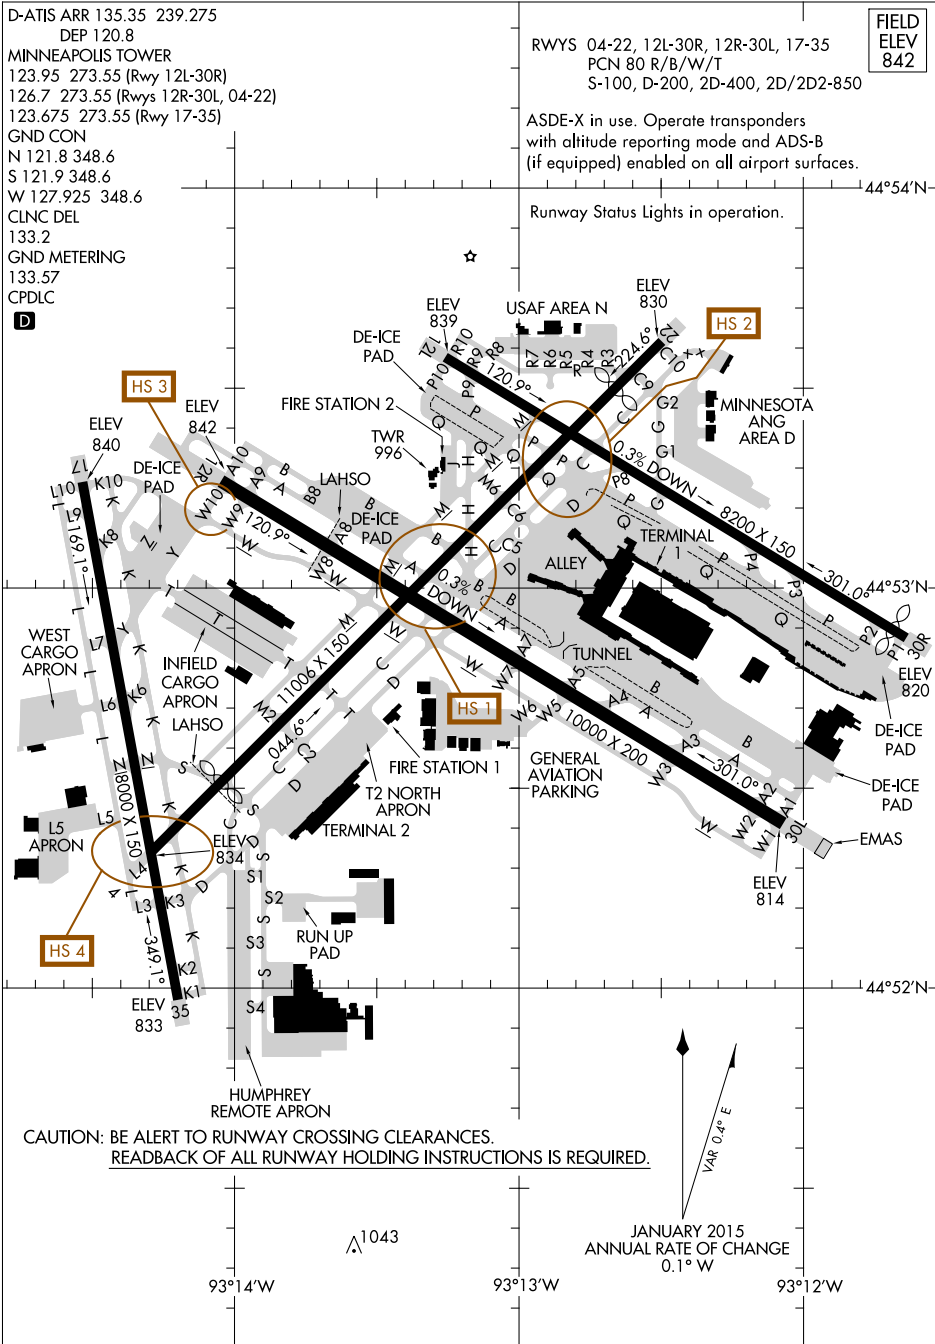

19115
AIRPORT DIAGRAM

MINNEAPOLIS-ST PAUL INTL/WOLD-CHAMBERLAIN (MSP)
 AL-264 (FAA) MINNEAPOLIS, MINNESOTA

NC-1, 15 AUG 2019 to 12 SEP 2019

NC-1, 15 AUG 2019 to 12 SEP 2019

AIRPORT DIAGRAM
 19115

MINNEAPOLIS, MINNESOTA
MINNEAPOLIS-ST PAUL INTL/WOLD-CHAMBERLAIN (MSP)