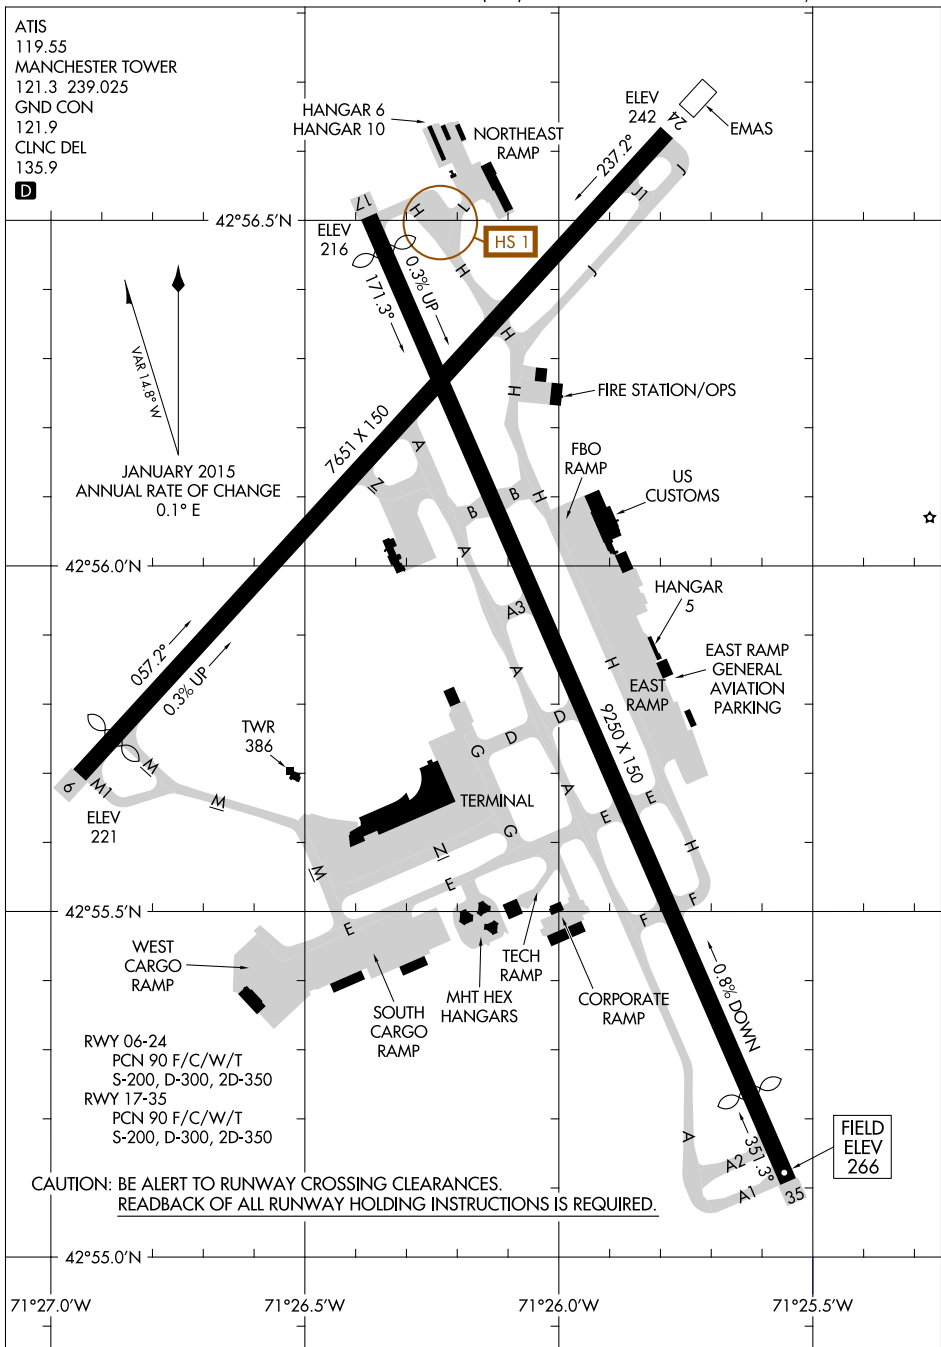

19227

# AIRPORT DIAGRAM

AL-246 (FAA)

MANCHESTER (MHT)  
MANCHESTER, NEW HAMPSHIRE

ATIS  
 119.55  
 MANCHESTER TOWER  
 121.3 239.025  
 GND CON  
 121.9  
 CLNC DEL  
 135.9

**D**

NE-1, 15 AUG 2019 to 12 SEP 2019

NE-1, 15 AUG 2019 to 12 SEP 2019

# AIRPORT DIAGRAM

19227

MANCHESTER, NEW HAMPSHIRE  
MANCHESTER (MHT)