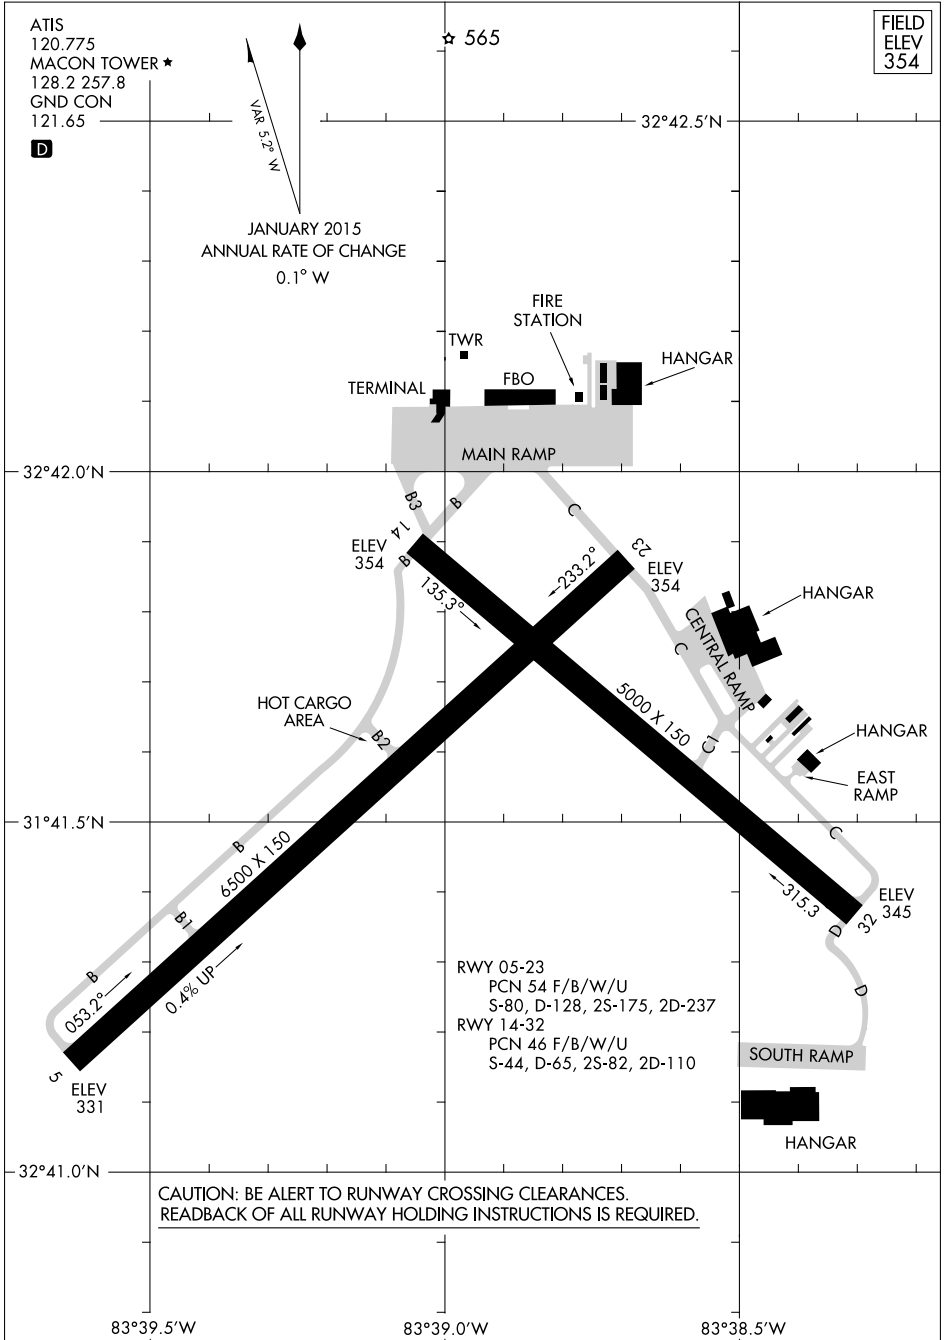

17117

AIRPORT DIAGRAM

AL-243 (FAA)

MIDDLE GEORGIA RGNL (MCN)
MACON, GEORGIA

AIRPORT DIAGRAM

17117

MACON, GEORGIA
MIDDLE GEORGIA RGNL (MCN)