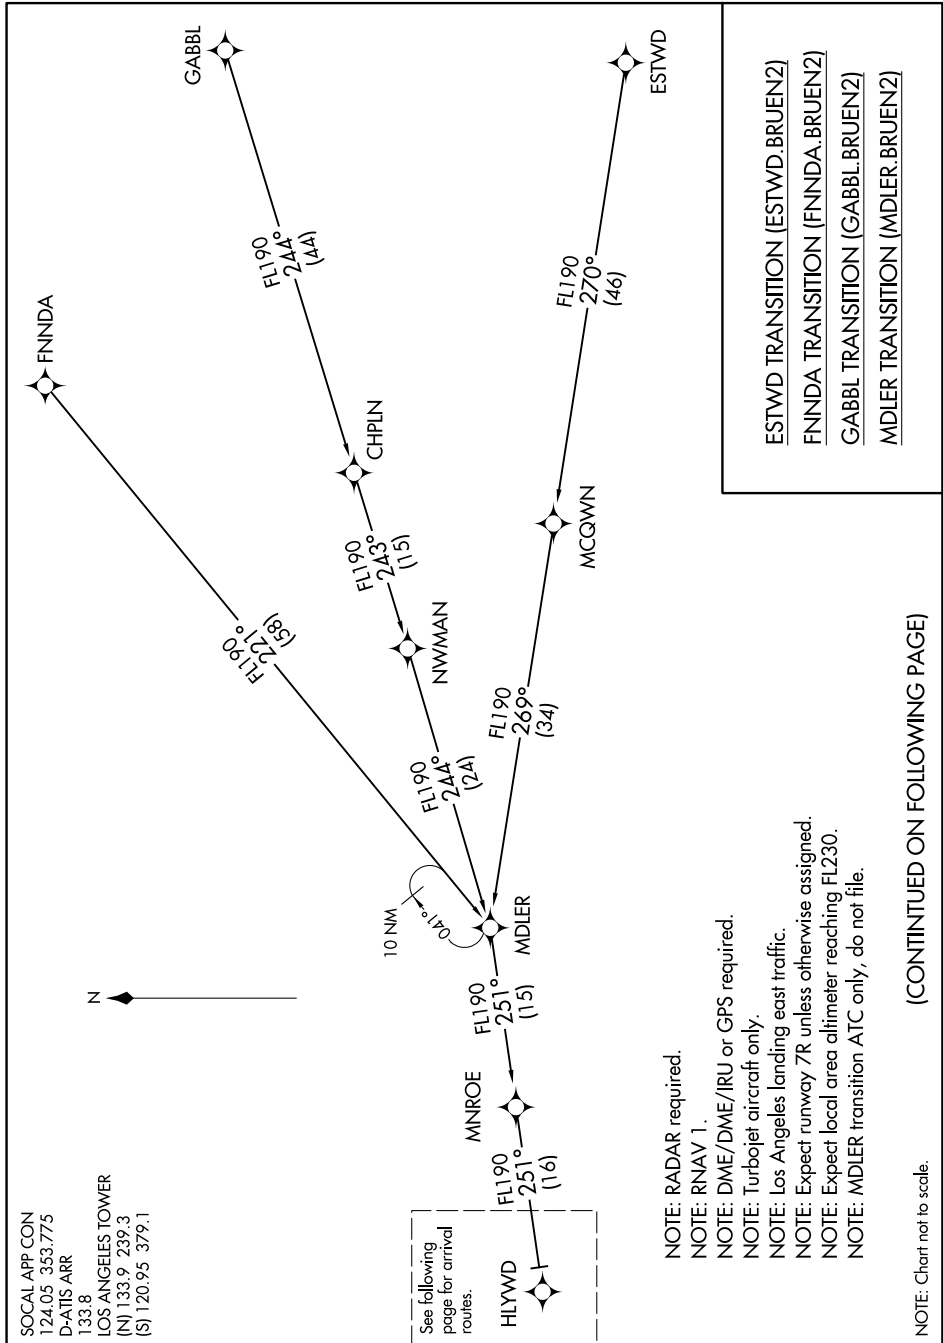

# BRUEN TWO ARRIVAL (RNAV) Transition Routes

SW-3, 15 AUG 2019 to 12 SEP 2019

SW-3, 15 AUG 2019 to 12 SEP 2019