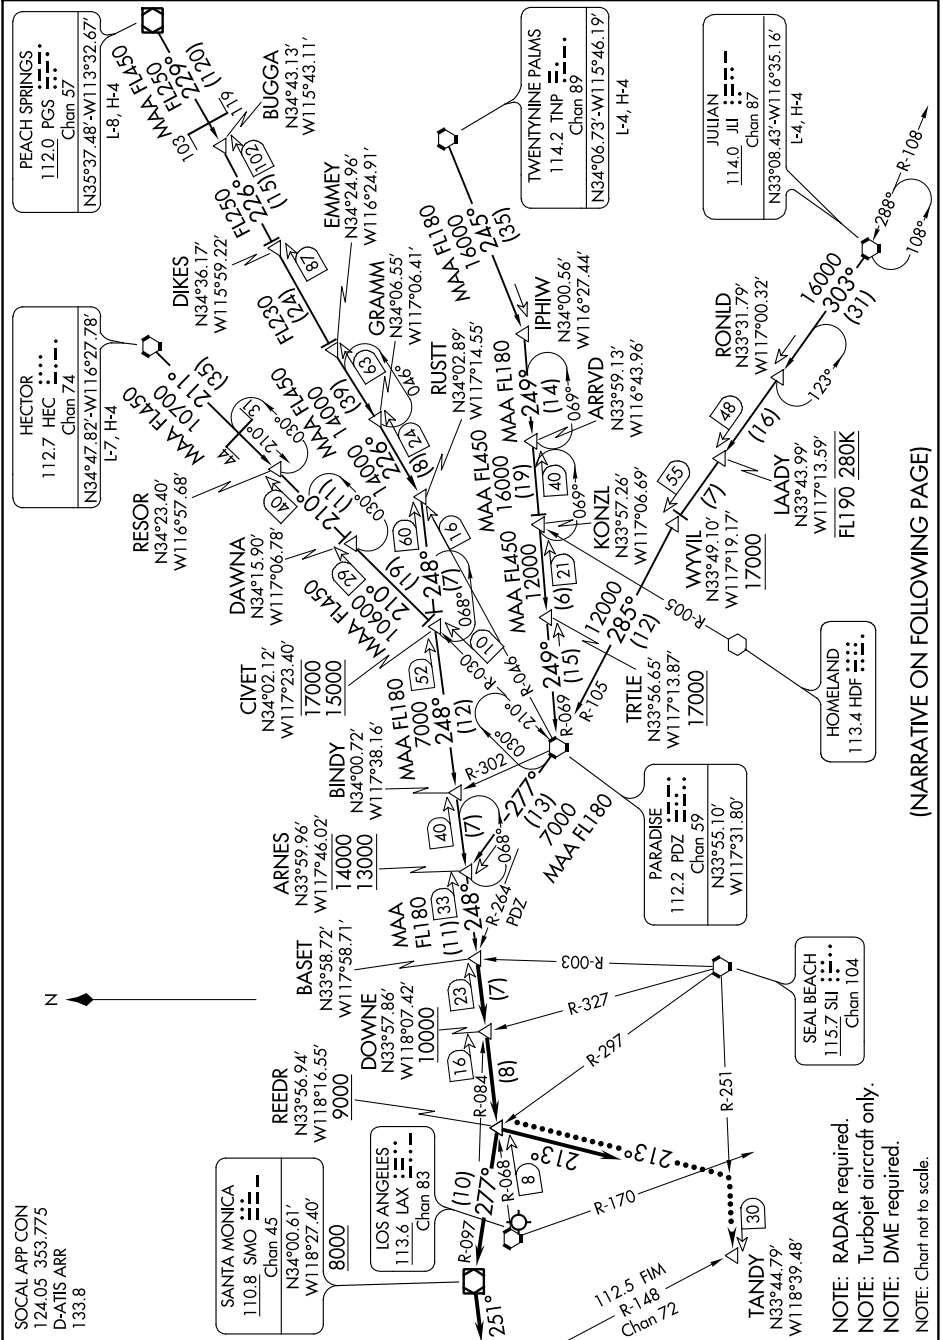

BASET FIVE ARRIVAL

AL-237 (FAA)

LOS ANGELES INTL (LAX)
LOS ANGELES, CALIFORNIA

SW-3, 15 AUG 2019 to 12 SEP 2019

(NARRATIVE ON FOLLOWING PAGE)

SW-3, 15 AUG 2019 to 12 SEP 2019

BASET FIVE ARRIVAL

LOS ANGELES, CALIFORNIA
LOS ANGELES INTL (LAX)