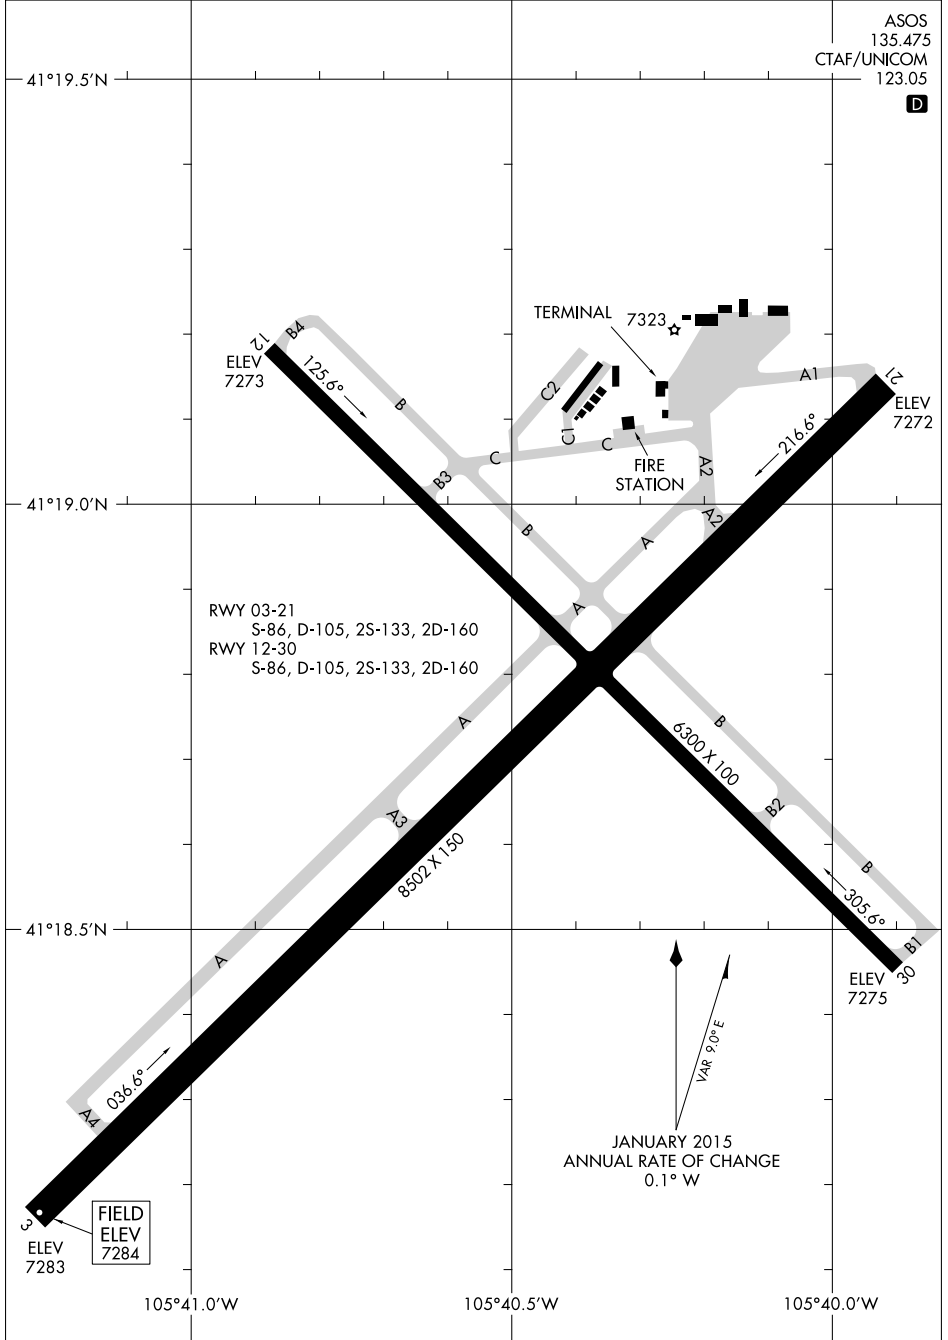

18312

# AIRPORT DIAGRAM

AL-225 (FAA)

LARAMIE RGNL (LAR)  
LARAMIE, WYOMING

ASOS  
135.475  
CTAF/UNICOM  
123.05

**D**

NW-1, 15 AUG 2019 to 12 SEP 2019

NW-1, 15 AUG 2019 to 12 SEP 2019

# AIRPORT DIAGRAM

18312

LARAMIE, WYOMING  
LARAMIE RGNL (LAR)