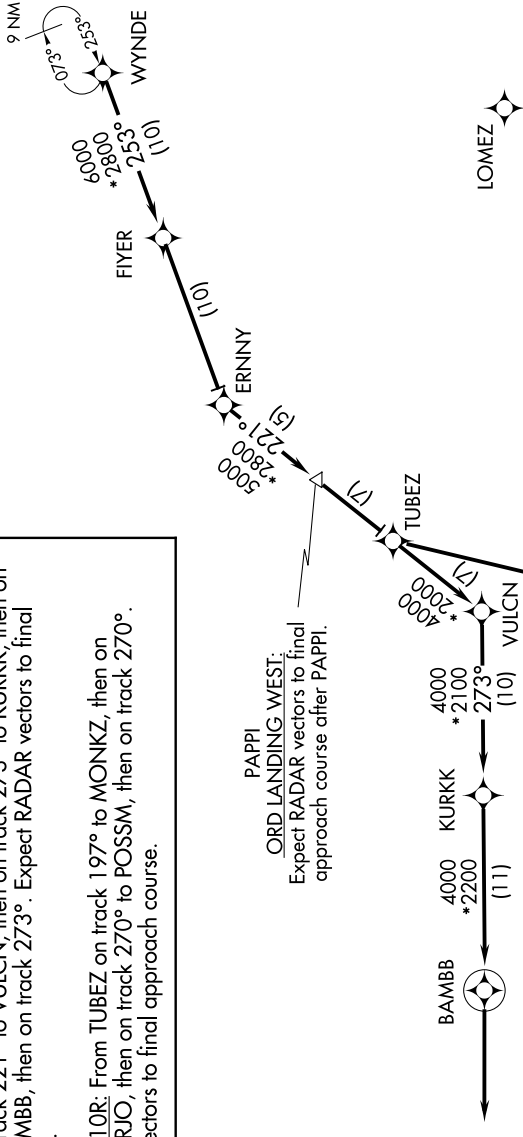

WYNDE NINE ARRIVAL (RNAV) Arrival Routes

EC-3, 15 AUG 2019 to 12 SEP 2019

ARRIVAL ROUTE DESCRIPTION

From WYNDE on track 253° to FIYER, then on track 253° to ERNIN, then on track 221° to PAPP, then on track 221° to TUBEZ.

LANDING RWYS 4L/R, 9L/R, 10L/C, 22L/R, 27L/R, 28L/C/R:

From TUBEZ on track 221° to VULCN, then on track 273° to KURKK, then on track 273° to BAMB, then on track 273°. Expect RADAR vectors to final approach course.

LANDING RWY 10R: From TUBEZ on track 197° to MONKZ, then on track 273° to JORJO, then on track 270° to POSSM, then on track 270°. Expect RADAR vectors to final approach course.

PAPP
ORD LANDING WEST:
Expect RADAR vectors to final approach course after PAPP.