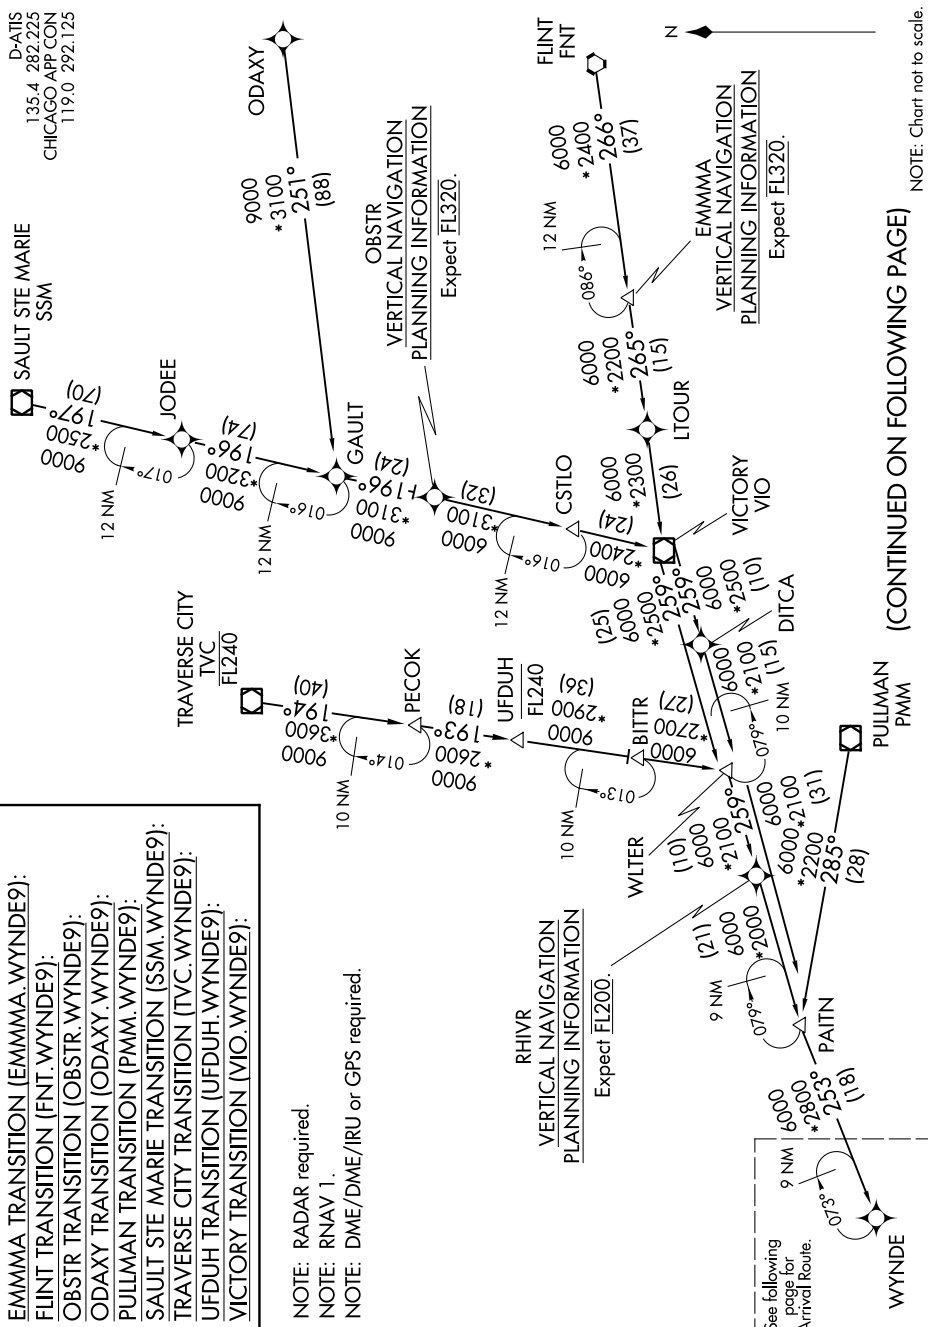

WYNDE NINE ARRIVAL (RNAV) Transition Routes

EC-3, 15 AUG 2019 to 12 SEP 2019

- EMMMA TRANSITION (EMMMA.WYNDE9):
- FLINT TRANSITION (FNT.WYNDE9):
- OBSTR TRANSITION (OBSTR.WYNDE9):
- ODAXY TRANSITION (ODAXY.WYNDE9):
- PULLMAN TRANSITION (PMM.WYNDE9):
- SAULT STE MARIE TRANSITION (SSM.WYNDE9):
- TRAVERSE CITY TRANSITION (TVC.WYNDE9):
- UFDUH TRANSITION (UFDUH.WYNDE9):
- VICTORY TRANSITION (VIO.WYNDE9):

NOTE: RADAR required.
 NOTE: RNAV 1.
 NOTE: DME/DME/IRU or GPS required.

NOTE: Chart not to scale.

(CONTINUED ON FOLLOWING PAGE)

EC-3, 15 AUG 2019 to 12 SEP 2019

WYNDE NINE ARRIVAL (RNAV) Transition Routes