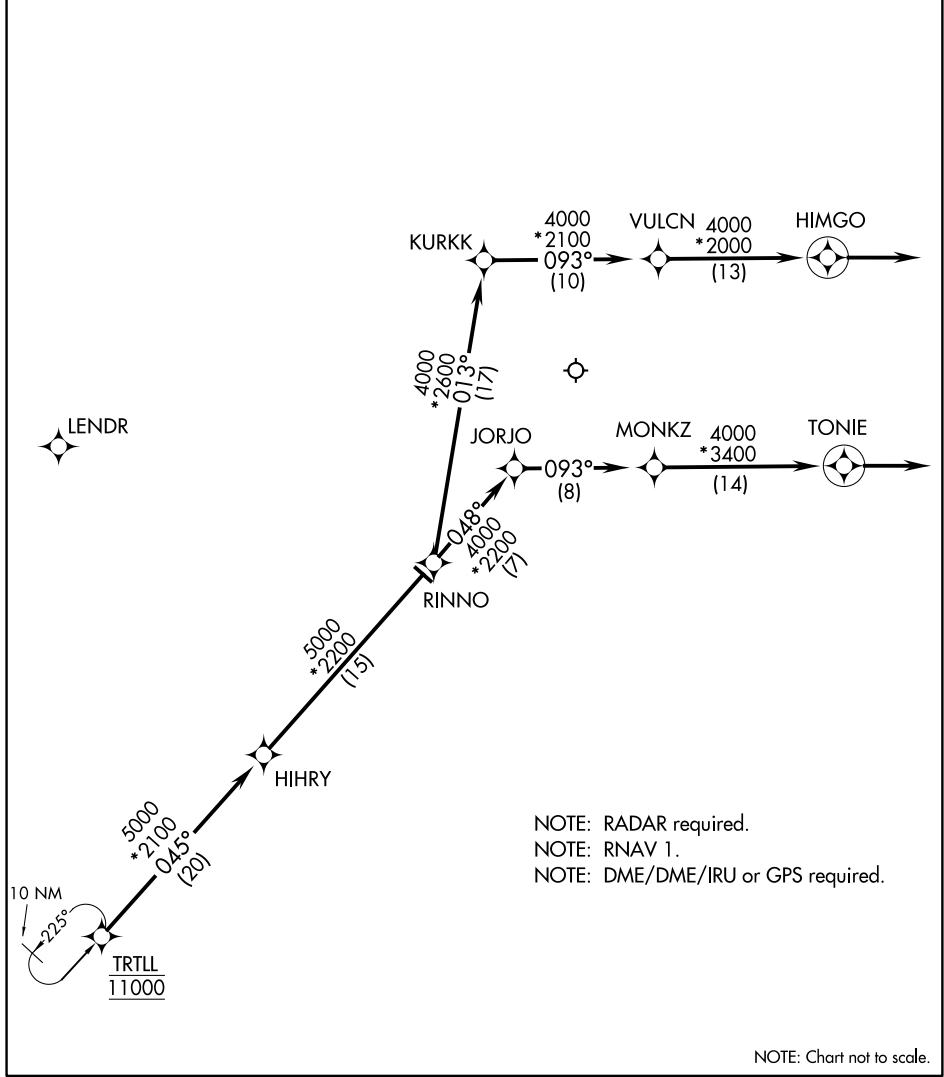

TRTLL FIVE ARRIVAL (RNAV) Arrival Routes

ARRIVAL ROUTE DESCRIPTION

From TRTLL on track 045° to HIIHRY, then on track 045° to RINNO.

LANDING RWY 27R: From RINNO on track 013° to KURKK, then on track 093° to VULCN, then on track 093° to HIMGO, then on track 093°. Expect RADAR vectors to final approach course.

LANDING RWYS 4L/R, 9L/R, 10L/C/R, 22L/R, 27L, 28L/C/R: From RINNO on track 048° to JORJO, then on track 093° to MONKZ, then on track 093° to TONIE, then on track 093°. Expect RADAR vectors to final approach course.

D-ATIS
135.4 282.225
CHICAGO APP CON
119.0 292.125

EC-3, 15 AUG 2019 to 12 SEP 2019

EC-3, 15 AUG 2019 to 12 SEP 2019

TRTLL FIVE ARRIVAL (RNAV) Arrival Routes