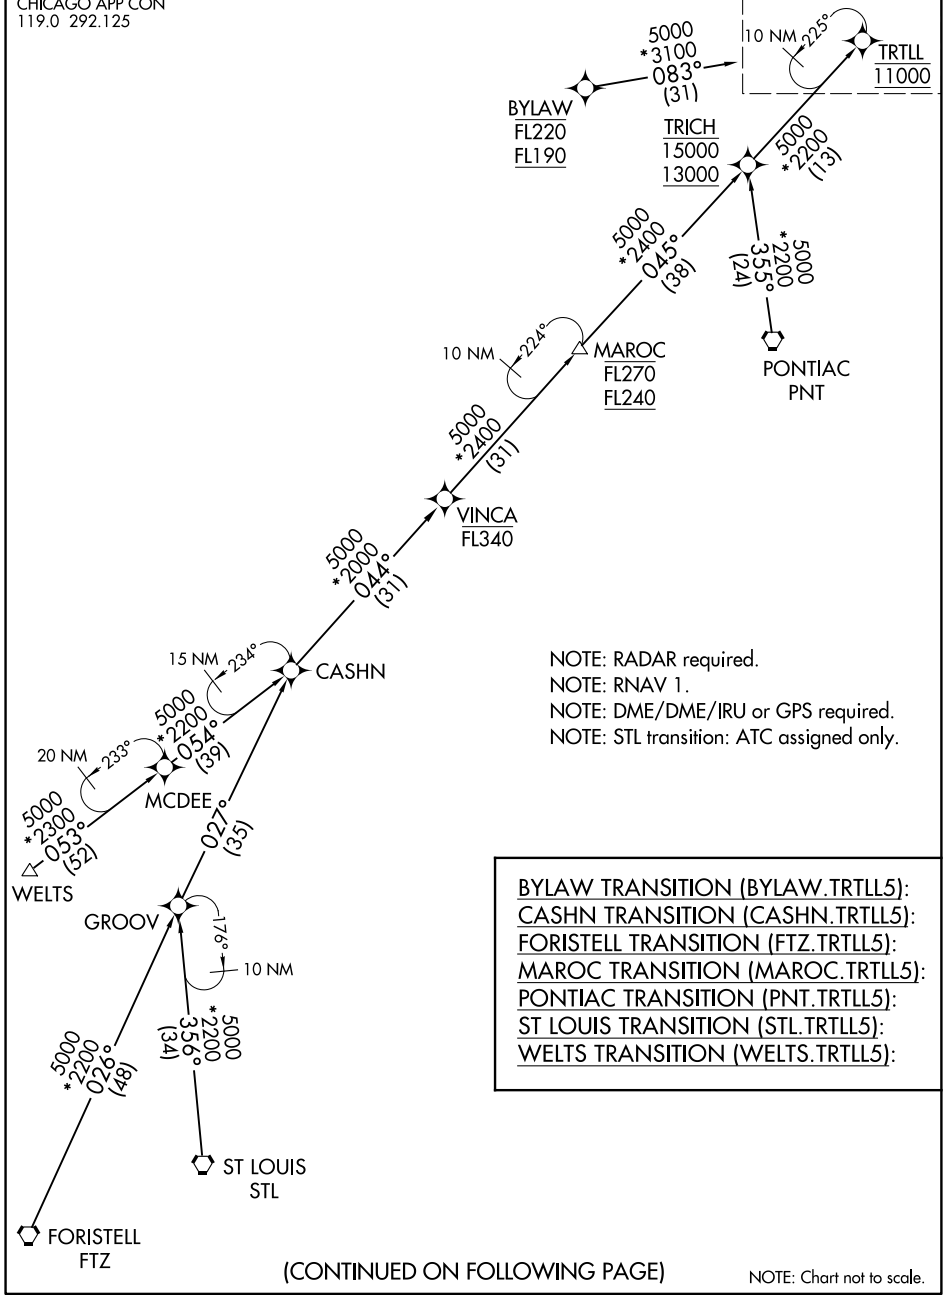

TRTLL FIVE ARRIVAL (RNAV) Transition Routes

CHICAGO O'HARE INTL (ORD)
CHICAGO, ILLINOIS

D-ATIS
135.4 282.225
CHICAGO APP CON
119.0 292.125

See following page for
Arrival Routes

EC-3, 15 AUG 2019 to 12 SEP 2019

EC-3, 15 AUG 2019 to 12 SEP 2019

(CONTINUED ON FOLLOWING PAGE)

NOTE: Chart not to scale.

TRTLL FIVE ARRIVAL (RNAV) Transition Routes

CHICAGO, ILLINOIS
CHICAGO O'HARE INTL (ORD)